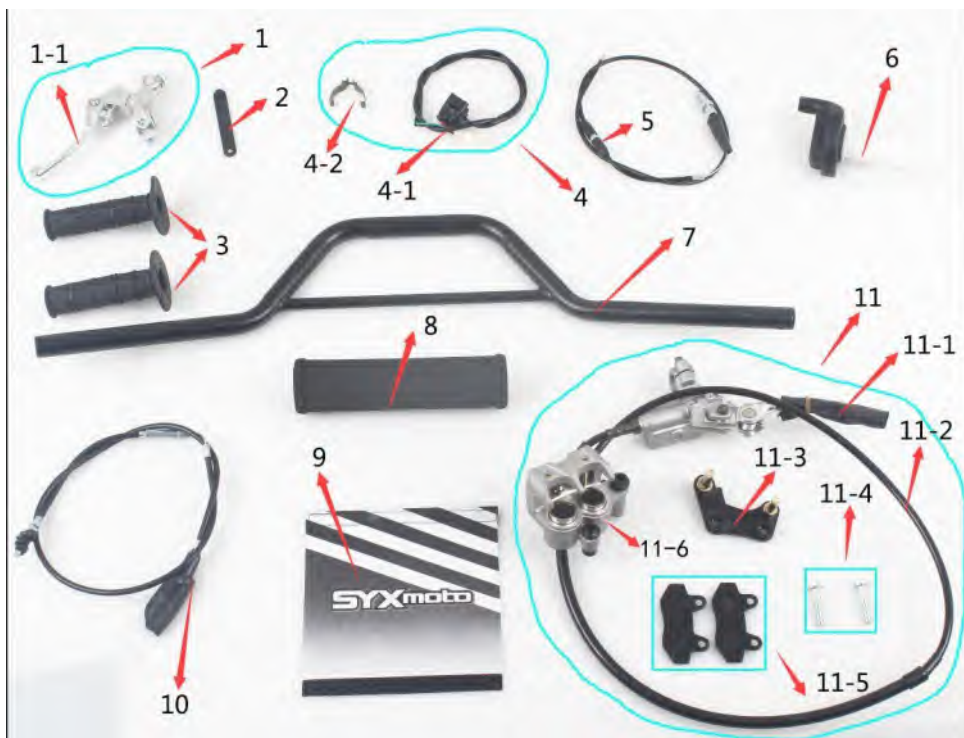

Parts No.	Description	Qty per Vehicel
-----------	-------------	-----------------

PAD125-3-B-001	Clutch lever assy	1
PAD125-3-B-001-01	Clutch lever	1
PAD125-3-B-002	Rubber harness strap	1
PAD125-3-B-003	Left grips	1
PAD125-3-B-003-01	Right grips	1
PAD125-3-B-004	Kill switch assy	1
PAD125-3-B-004-01	Kill switch wire	1
PAD125-3-B-004-02	Switch fixing	1
PAD125-3-B-005	Throttle cable	1
PAD125-3-B-006	DT throttle	1
PAD125-3-B-007	Handle bar steel	1
PAD125-3-B-008	Foam pad	1
PAD125-3-B-009	Hnadle pad cover	1
PAD125-3-B-010	Clutch cable	1
PAD125-3-B-011	Front brake assy	1
PAD125-3-B-011-01	Fold brake lever	1
	Front brake cylinder	1
PAD125-3-B-011-02	Front brake hose	1
PAD125-3-B-011-03	Front brake bracket	1
PAD125-3-B-011-04	Front brake bolts	2
PAD125-3-B-011-05	Brake pads	2
PAD125-3-B-011-06	Front brake caliper	1

Parts No.	Description	Qty per Vehicel
PAD125-3-C-001	Rear shock assy	1
PAD125-3-C-001-01	Rear shock	1

PAD125-3-C-001-02	Rear shock bolt Up	1
PAD125-3-C-001-03	Rear shock nut	2
PAD125-3-C-001-04	Rear shock bolt Bottom	1
PAD125-3-C-002	Front fork assy	1
PAD125-3-C-002-01	Front fork Left	1
PAD125-3-C-002-02	Front fork Right	1
PAD125-3-C-002-03	Front fork Left guard	1
PAD125-3-C-002-04	Front fork Right guard	1
PAD125-3-C-002-05	Guard screw	6
PAD125-3-C-002-06	Guard Fixed block	1
PAD125-3-C-002-07	Fixed block screw	2

Parts No.	Description	Qty per Vehicle
PAD125-3-D-001	Chain assy	1
PAD125-3-D-002	Sprocket assy	1
PAD125-3-D-002-01	Sprocket	1
PAD125-3-D-002-02	Sprocket locker	2
PAD125-3-D-002-03	Sprocket bolt	1
PAD125-3-D-003	GD chain guard assy	1
PAD125-3-D-003-01	Chain guard	1
PAD125-3-D-003-02	Chain guard bolt	2
PAD125-3-D-003-03	Spring washer	2
PAD125-3-D-003-04	Flat gasket	2
PAD125-3-D-004	Swingarm arm	1
PAD125-3-D-004-01	Swingarm axle	1
PAD125-3-D-004-02	Swingarm axle nut	1