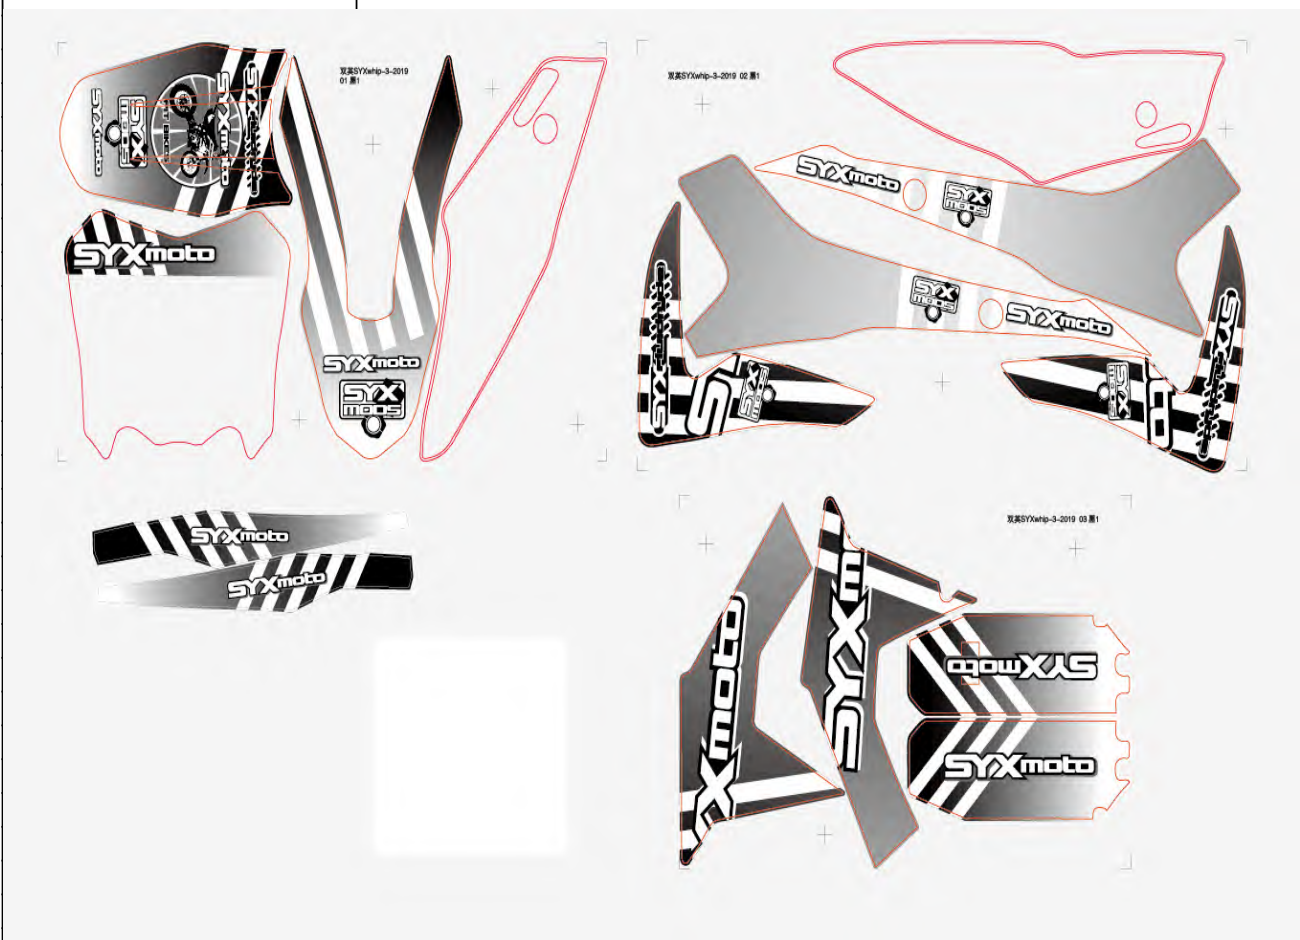

PAD125-3-M-003-04	Split pin 2*35	2
PAD125-3-M-004	Chain roller assy	1
PAD125-3-M-004-01	Chain roller	1
PAD125-3-M-004-02	Flat gasket $\phi 8$	1
PAD125-3-M-004-03	Hexagon Cap Nut	1
PAD125-3-M-004-04	Ball bearing 608Z	2
PAD125-3-M-004-05	Chain roller spacer	1
PAD125-3-M-004-06	Chain roller bolt	1
PAD125-3-M-004-07	Spring washer	1
PAD125-3-M-005	Hexagonal aluminum eccentric nut assembly	1
PAD125-3-M-005-01	Hexagonal aluminum eccentric nut	1
PAD125-3-M-005-02	Hexagon socket head bolt M6X12	1

Parts No.	Description	Qty per Vehicel
PAD125-3-N-001	PAD125-3 Graphic Black	1
PAD125-3-N-002	PAD125-3 Graphic Blue	1
PAD125-3-N-003	PAD125-3 Graphic Pink	1