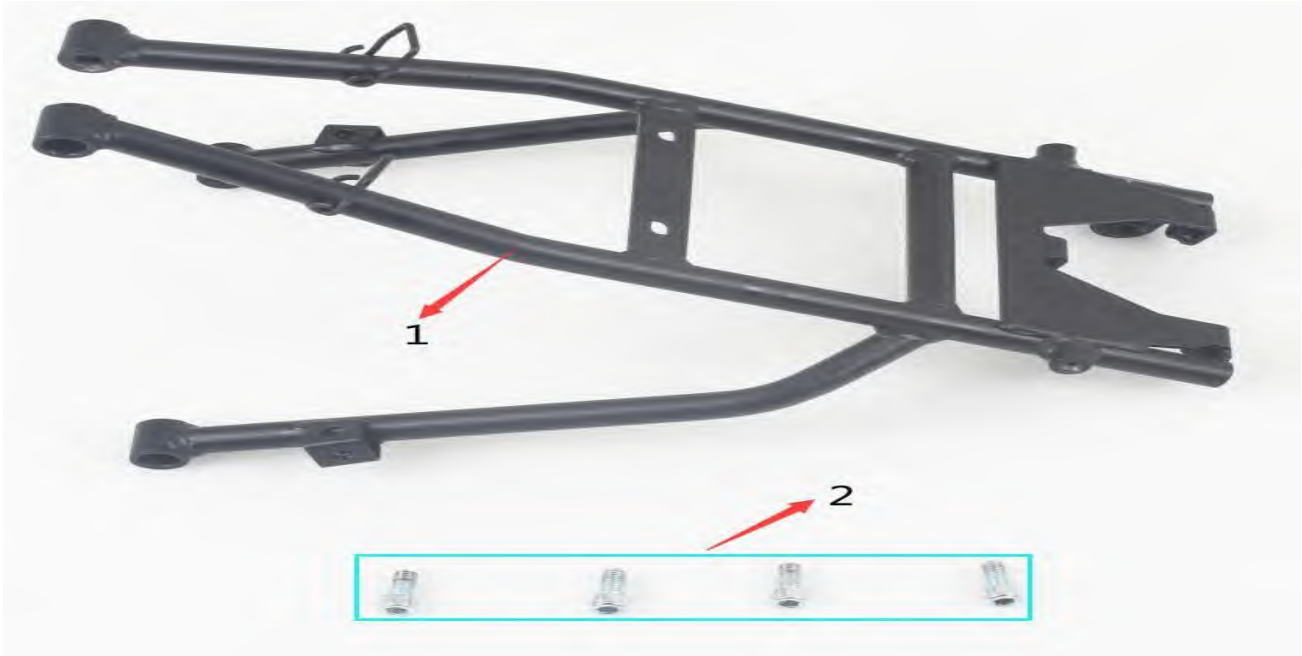

PAD125-3-G-007-04	Spring washer $\phi 8 \times \phi 14 \times 2.5$	2
PAD125-3-G-007-05	Flat gasket $\phi 8 \times \phi 16 \times 1.5$	2
PAD125-3-G-008	Outer hexagon small head flange bolts M8X105	1
PAD125-3-G-009	Flange nylon lock nut M8	2
PAD125-3-G-010	Outer hexagon small head flange bolts M8X115	1

Parts No.	Description	Qty per Vehicle
PAD125-3-H-001	Sub-floating beam assy	1
PAD125-3-H-002	Hexagon socket head bolt M8*20	4