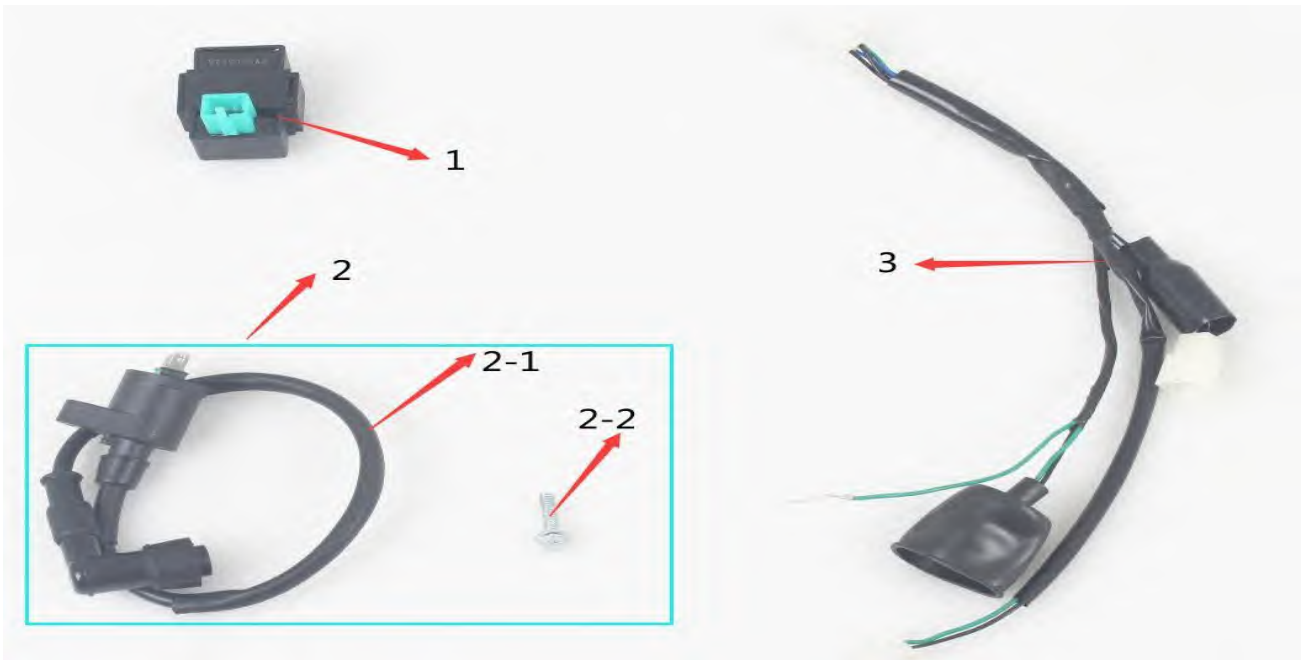

Parts No.	Description	Qty per Vehicle
PAD125-3-I-001	CDI	1
PAD125-3-I-002	Lgnition coils assy	1
PAD125-3-I-002-01	Lgnition coils	1