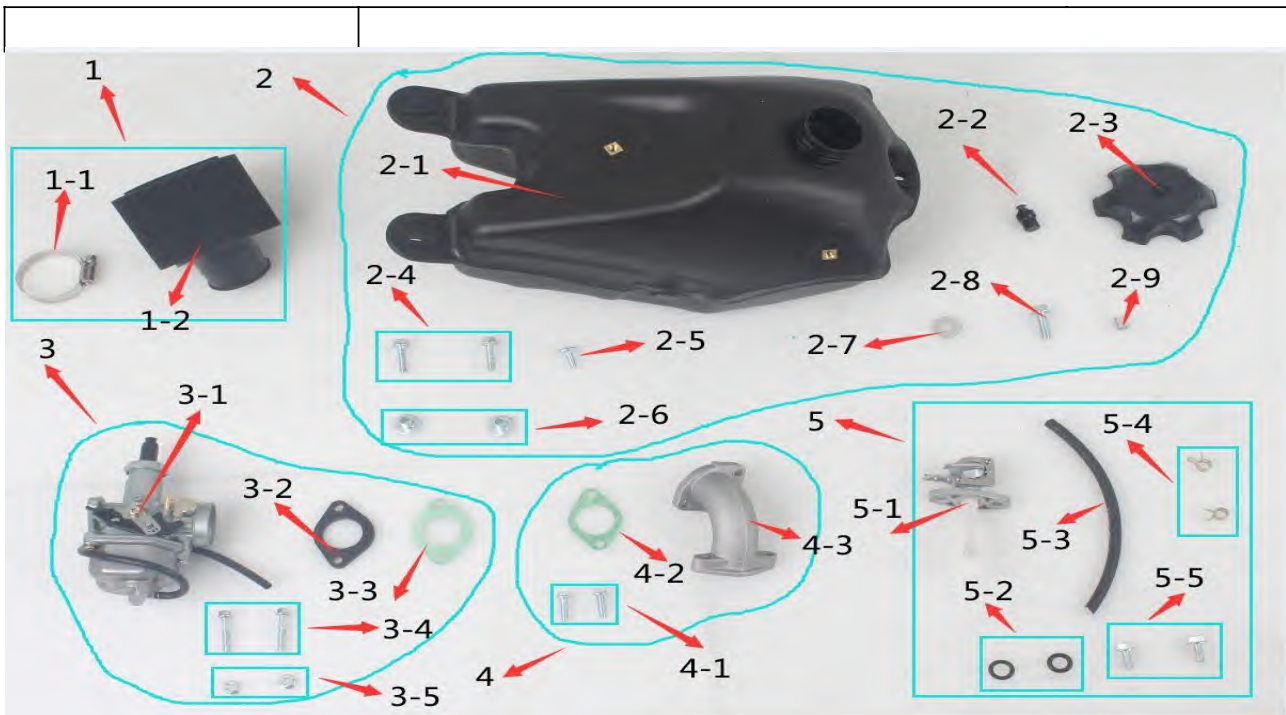

Parts No.	Description	Qty per Vehicle
PAD125-3-F-001	Sponge air filter assy	1
PAD125-3-F-001-01	Sponge air filter	1
PAD125-3-F-001-02	Sponge air filter clamp	1
PAD125-3-F-002	CRF110 tank assy	1
PAD125-3-F-002-01	CRF110 tank	1
PAD125-3-F-002-02	Vent valve	1
PAD125-3-F-002-03	Tnak cap	1
PAD125-3-F-002-04	Tank bolts M6X25	2
PAD125-3-F-002-05	Seat limit bolt	1
PAD125-3-F-002-06	T sleeve	2
PAD125-3-F-002-07	Flat gasket $\phi 8 \times \phi 22 \times 1.5$	1
PAD125-3-F-002-08	Tank bolts M8X25	1
PAD125-3-F-002-09	Tank spacer	1
PAD125-3-F-003	Carburetor assy	1
PAD125-3-F-003-01	Carburetor	1
PAD125-3-F-003-02	Carburetor heat insulation pad	1
PAD125-3-F-003-03	Carburetor gasket	1
PAD125-3-F-003-04	Carburetor Flange bolt M6*30	2
PAD125-3-F-003-05	Carburetor Flange nut	2
PAD125-3-F-004	Intake pipe assy	1
PAD125-3-F-004-01	Intake pipe bolt	2
PAD125-3-F-004-02	Intake pipe gasket	1
PAD125-3-F-004-03	Intake pipe	1
PAD125-3-F-005	CRF110 tank switch assy	1
PAD125-3-F-005-01	CRF110 tank switch	1
PAD125-3-F-005-02	O-ring	2