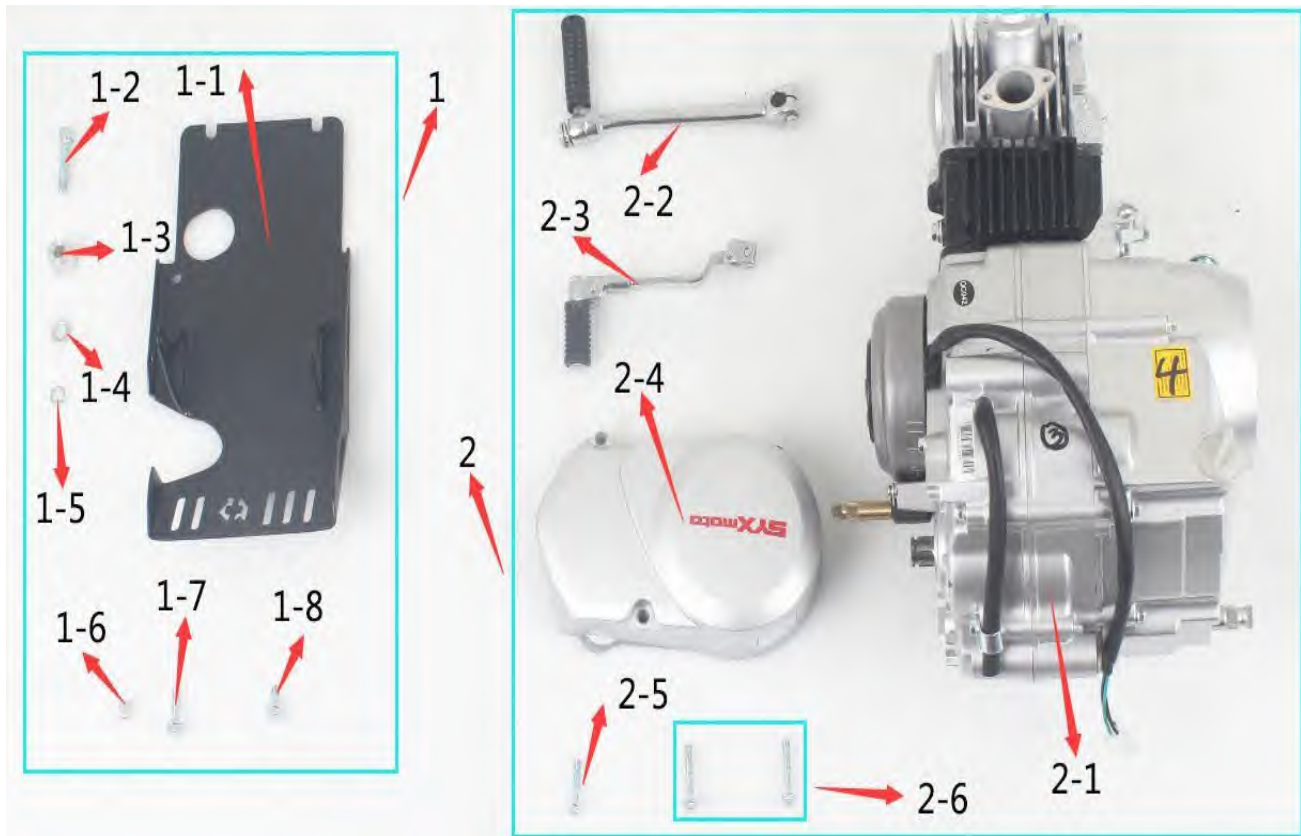

PAD125-3-D-004-03	Swingarm bearing	2
PAD125-3-D-004-04	Flat fork lined pipe	1
PAD125-3-D-004-05	Chain adjust nut	2
PAD125-3-D-004-06	Chain adjust bolt	2
PAD125-3-D-005	Chain guide assy	1
PAD125-3-D-005-01	Chain guide	1
PAD125-3-D-005-02	Chain guide bolt	2

Parts No.	Description	Qty per Vehicle
PAD125-3-E-001	Engine tray assy	1
PAD125-3-E-001-01	Engine tray	1
PAD125-3-E-001-02	Tray bolt M8*40	4
PAD125-3-E-001-03	Spacer $\phi 8 \times \phi 20 \times L16$	4
PAD125-3-E-001-04	Spring washer	4
PAD125-3-E-001-05	Flat gasket	4
PAD125-3-E-001-06	Spacer $\phi 6 \times \phi 10 \times L10$	1
PAD125-3-E-001-07	Tray bolt M6*25	1
PAD125-3-E-001-08	Tray bolt M6*16	1
PAD125-3-E-002	YX125 Engine assy	1
PAD125-3-E-002-01	YX Engine	1
PAD125-3-E-002-02	Forged starter shifter	1
PAD125-3-E-002-03	Gear shifter	1
PAD125-3-E-002-04	Engine side cover	1
PAD125-3-E-002-05	Engine side cover M6*28	1
PAD125-3-E-002-06	Engine side cover M6*35	2