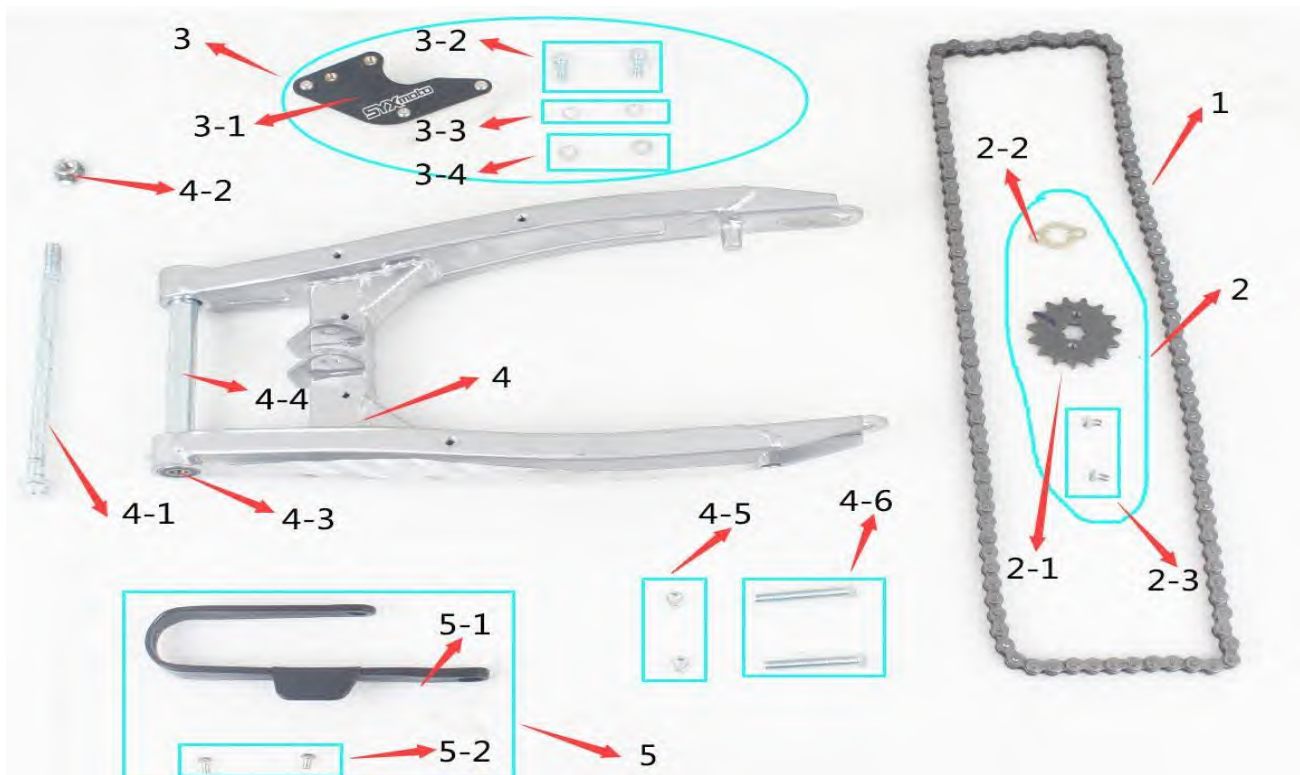

Parts No.	Description	Qty per Vehicel
PAD125-3-A-001	Exhaust pipe	1
PAD125-3-A-001-01	Muffler screws M6*21	2
PAD125-3-A-001-02	Exhaust Seal	1
PAD125-3-A-002	Muffler	1
PAD125-3-A-002-01	Clamp bolt M8*25	1
PAD125-3-A-002-02	Exhaust Clamp	1

Parts No.	Description	Qty per Vehicel
-----------	-------------	-----------------

PAD125-3-B-001	Clutch lever assy	1
PAD125-3-B-001-01	Clutch lever	1
PAD125-3-B-002	Rubber harness strap	1
PAD125-3-B-003	Left grips	1
PAD125-3-B-003-01	Right grips	1
PAD125-3-B-004	Kill switch assy	1
PAD125-3-B-004-01	Kill switch wire	1
PAD125-3-B-004-02	Switch fixing	1
PAD125-3-B-005	Throttle cable	1
PAD125-3-B-006	DT throttle	1
PAD125-3-B-007	Handle bar steel	1
PAD125-3-B-008	Foam pad	1
PAD125-3-B-009	Hnadle pad cover	1
PAD125-3-B-010	Clutch cable	1
PAD125-3-B-011	Front brake assy	1
PAD125-3-B-011-01	Fold brake lever	1
	Front brake cylinder	1
PAD125-3-B-011-02	Front brake hose	1
PAD125-3-B-011-03	Front brake bracket	1
PAD125-3-B-011-04	Front brake bolts	2
PAD125-3-B-011-05	Brake pads	2
PAD125-3-B-011-06	Front brake caliper	1

Parts No.	Description	Qty per Vehicel
PAD125-3-C-001	Rear shock assy	1
PAD125-3-C-001-01	Rear shock	1

PAD125-3-C-001-02	Rear shock bolt Up	1
PAD125-3-C-001-03	Rear shock nut	2
PAD125-3-C-001-04	Rear shock bolt Bottom	1
PAD125-3-C-002	Front fork assy	1
PAD125-3-C-002-01	Front fork Left	1
PAD125-3-C-002-02	Front fork Right	1
PAD125-3-C-002-03	Front fork Left guard	1
PAD125-3-C-002-04	Front fork Right guard	1
PAD125-3-C-002-05	Guard screw	6
PAD125-3-C-002-06	Guard Fixed block	1
PAD125-3-C-002-07	Fixed block screw	2