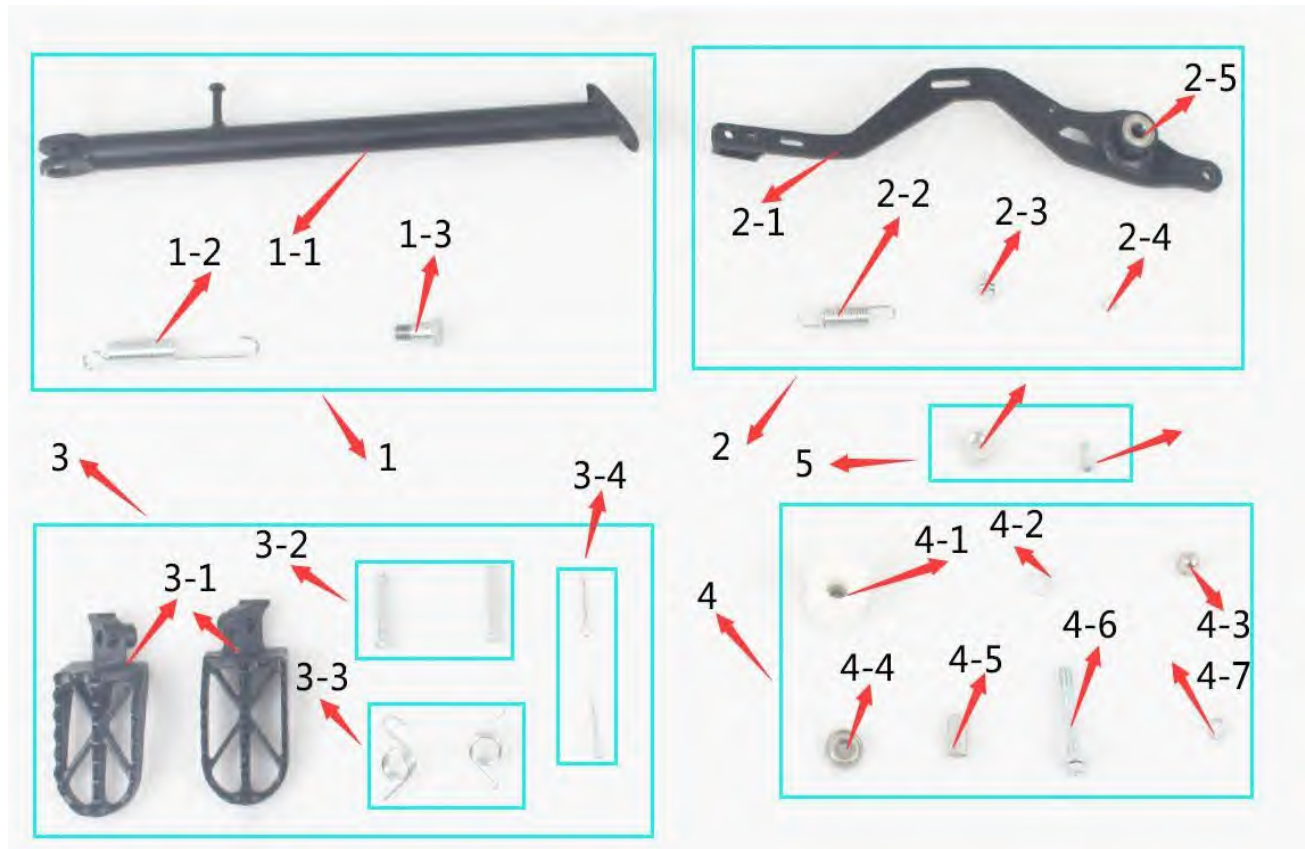

PAD125-3-L-006-04	Rear brake bolt	3
PAD125-3-L-006-05	Rear brake nut	3
PAD125-3-L-006-06	Rear brake pump	1
PAD125-3-L-006-07	Rear brake tube	1
PAD125-3-L-007	Rear brake pump guard	1
PAD125-3-L-008	Rear brake oil pipe clip	2
PAD125-3-L-008-01	Oil pipe clip bolt	2

Parts No.	Description	Qty per Vehicle
PAD125-3-M-001	Single stand assy	1
PAD125-3-M-001-01	Single stand	1
PAD125-3-M-001-02	Single stand spring	1
PAD125-3-M-001-03	Single stand bolt	1
PAD125-3-M-002	Brake pedal assy	1
PAD125-3-M-002-01	Brake pedal	1
PAD125-3-M-002-02	Brake pedal spring	1
PAD125-3-M-002-03	Hexagon small head flange bolts M6X12	1
PAD125-3-M-002-04	Spring washer φ6	1
PAD125-3-M-002-05	Ball bearing 6900z	2
PAD125-3-M-003	Left&Right footpedal assy	1
PAD125-3-M-003-01	Left footpedal	1
	Right footpedal	1
PAD125-3-M-003-02	Pin shaft φ8*42	2
PAD125-3-M-003-03	Left&Right footpedal sprig	1