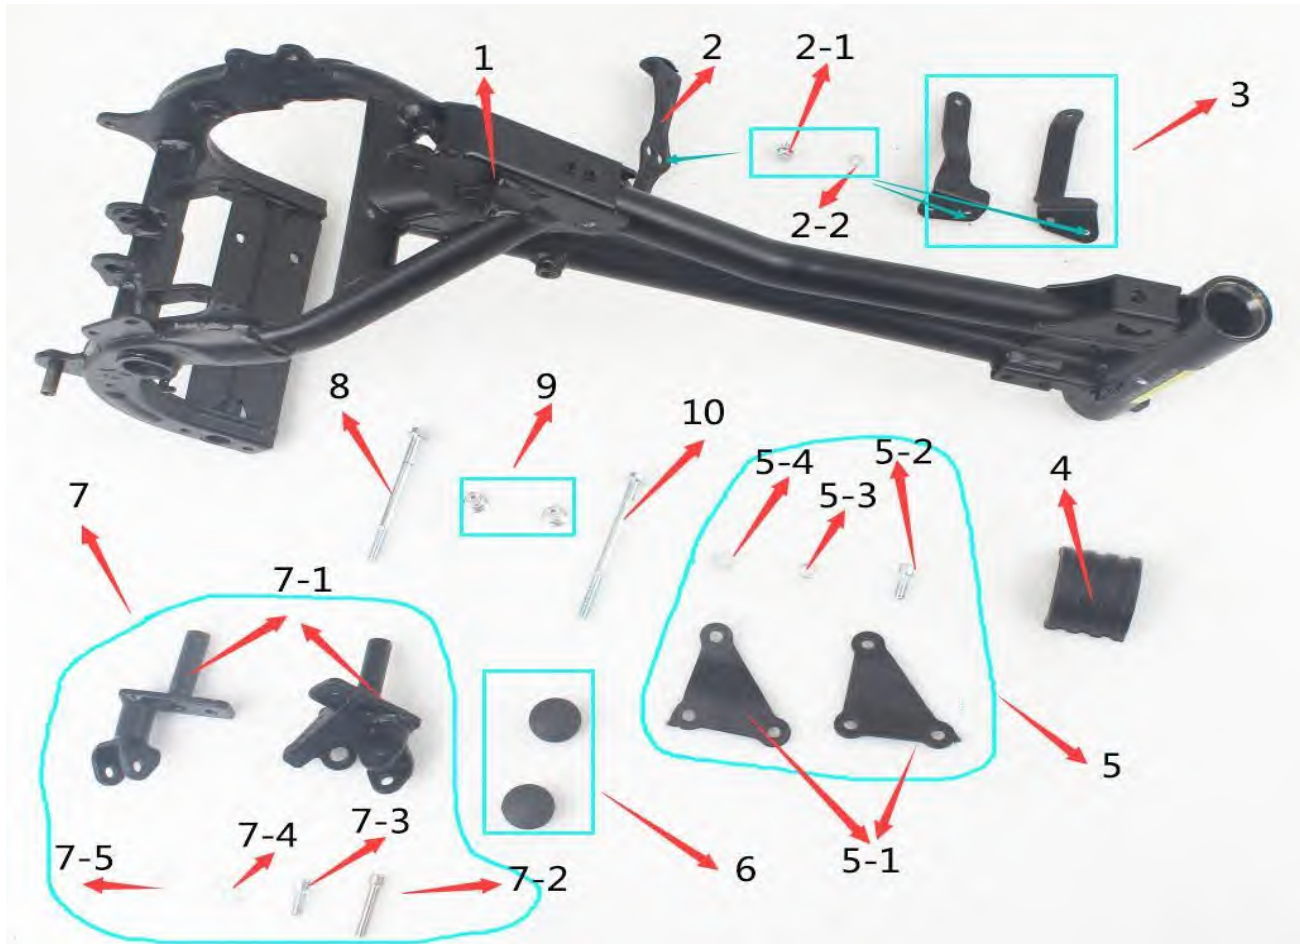

PAD125-3-F-005-03	Fuel pipe	1
PAD125-3-F-005-04	Fuel pipe clip	2
PAD125-3-F-005-05	Tank switch bolt	2

Parts No.	Description	Qty per Vehicle
PAD125-3-G-001	Double frame assy	1
PAD125-3-G-002	CRF110 tank bracket	1
PAD125-3-G-002-01	Hexagon small head flange bolts M6X12	6
PAD125-3-G-002-02	Spring washer $\phi 6$	4
PAD125-3-G-003	Left and right guard plate bracket	2
PAD125-3-G-004	Fuel tank cushion block	1
PAD125-3-G-005	Engine hanger left/right assy	1
PAD125-3-G-005-01	Engine hanger left/right	1
PAD125-3-G-005-02	Hexagon socket head bolt M8X20	4
PAD125-3-G-005-03	Spring washer $\phi 8 * \phi 14 * 2.5$	4
PAD125-3-G-005-04	Flat gasket $\phi 8 * \phi 16 * 1.5$	4
PAD125-3-G-006	Swingarm plug	2
PAD125-3-G-007	Footpedal bracket assy	1
PAD125-3-G-007-01	Footpedal bracket left	1
	Footpedal bracket right	1
PAD125-3-G-007-02	Hexagon socket head bolt M8X40	2
PAD125-3-G-007-03	Hexagon socket head bolt M8X20	2