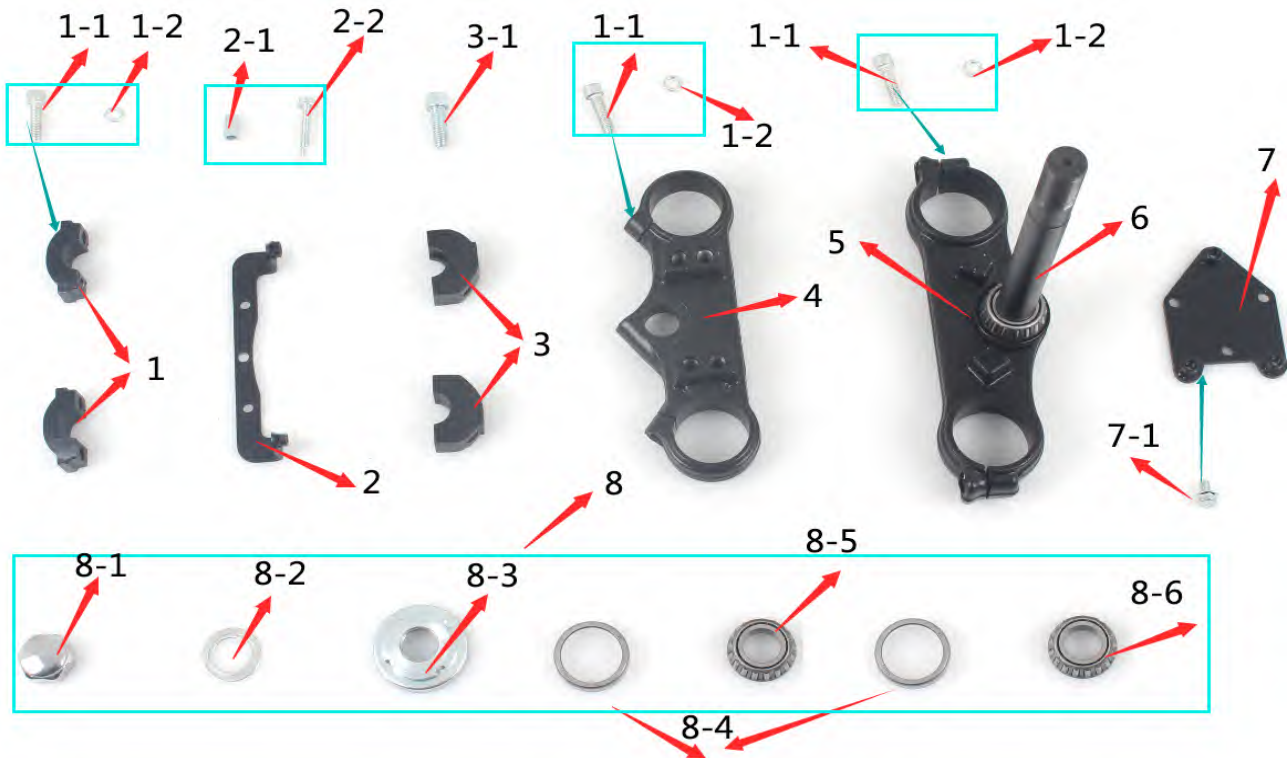

PAD125-3-I-002-02	Lgnition coils bolt	1
PAD125-3-I-003	Kickstart wire	1

Parts No.	Description	Qty per Vehicel
PAD125-3-J-001	Handle bar riser top	2
PAD125-3-J-001-01	Hexagon socket head bolt M8X30	10
PAD125-3-J-001-02	Flat gasket $\phi 8 \times 14 \times 2.5$	10
PAD125-3-J-002	Number plate bracket	1
PAD125-3-J-002-01	Aluminum flat bush $\phi 6 \times \phi 11 \times 17$	1
PAD125-3-J-002-02	Hexagon small head flange bolts M6X25	1
PAD125-3-J-003	Handle bar riser bottom	2
PAD125-3-J-003-01	Hexagon socket head bolt M10X30	2
PAD125-3-J-004	Trigle clamp top	1
PAD125-3-J-005	Trigle clamp bottom	1
PAD125-3-J-006	Steering column	1
PAD125-3-J-007	Front fender bracket	1
PAD125-3-J-007-01	Hexagon small head flange bolts M6X12	3
PAD125-3-J-008-01	Steering column bearing assembly	1
PAD125-3-J-008-02	Steering stem top nut	1
PAD125-3-J-008-03	Flat washer $\phi 22 \times 34 \times 1$	1
PAD125-3-J-008-04	lock nut	1
PAD125-3-J-008-05	Bearing steel bowl	2
PAD125-3-J-008-06	Needle bearing $\phi 22$	1
PAD125-3-J-008-07	Needle bearing $\phi 23.5$	1