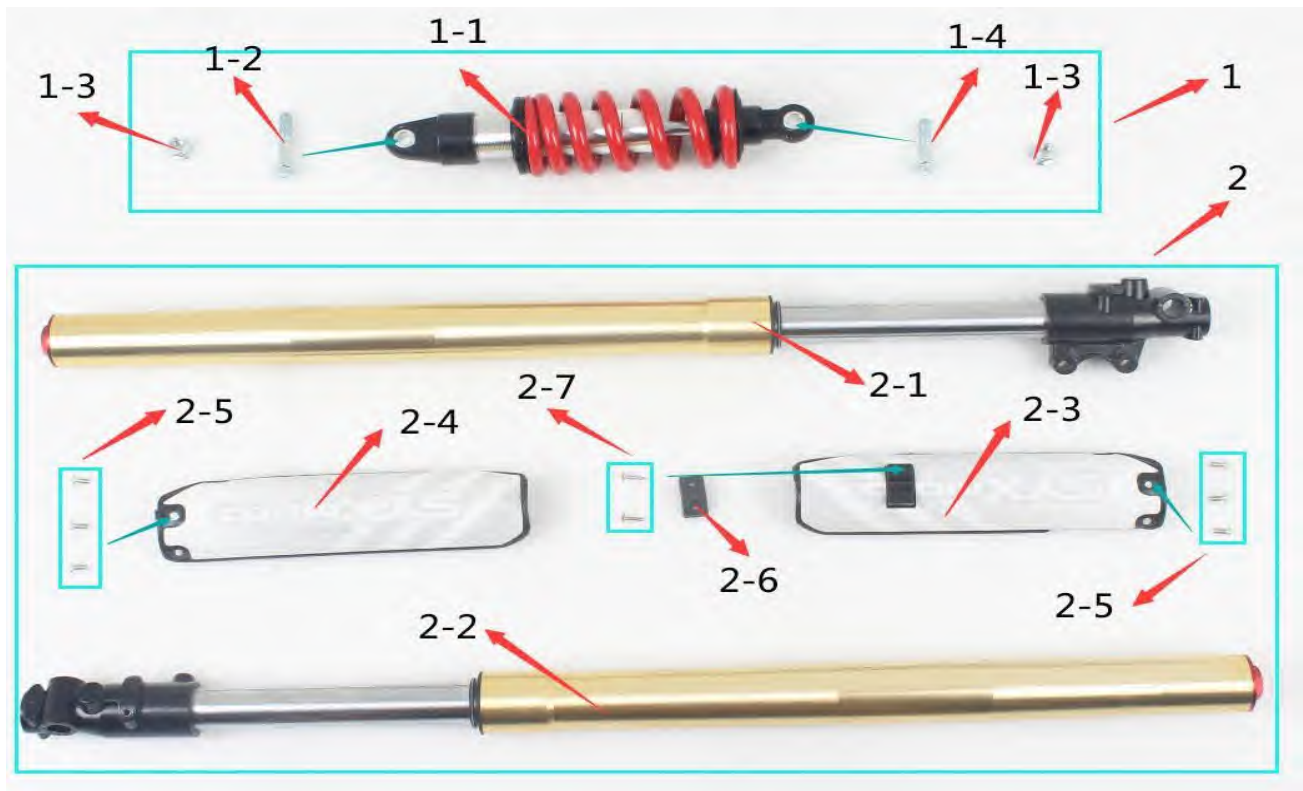

Parts No.	Description	Qty per Vehicel
PAD125-3-A-001	Exhaust pipe	1
PAD125-3-A-001-01	Muffler screws M6*21	2
PAD125-3-A-001-02	Exhaust Seal	1
PAD125-3-A-002	Muffler	1
PAD125-3-A-002-01	Clamp bolt M8*25	1
PAD125-3-A-002-02	Exhaust Clamp	1

Parts No.	Description	Qty per Vehicel
-----------	-------------	-----------------

PAD125-3-B-001	Clutch lever assy	1
PAD125-3-B-001-01	Clutch lever	1
PAD125-3-B-002	Rubber harness strap	1
PAD125-3-B-003	Left grips	1
PAD125-3-B-003-01	Right grips	1
PAD125-3-B-004	Kill switch assy	1
PAD125-3-B-004-01	Kill switch wire	1
PAD125-3-B-004-02	Switch fixing	1
PAD125-3-B-005	Throttle cable	1
PAD125-3-B-006	DT throttle	1
PAD125-3-B-007	Handle bar steel	1
PAD125-3-B-008	Foam pad	1
PAD125-3-B-009	Hnadle pad cover	1
PAD125-3-B-010	Clutch cable	1
PAD125-3-B-011	Front brake assy	1
PAD125-3-B-011-01	Fold brake lever	1
	Front brake cylinder	1
PAD125-3-B-011-02	Front brake hose	1
PAD125-3-B-011-03	Front brake bracket	1
PAD125-3-B-011-04	Front brake bolts	2
PAD125-3-B-011-05	Brake pads	2
PAD125-3-B-011-06	Front brake caliper	1

Parts No.	Description	Qty per Vehicel
PAD125-3-C-001	Rear shock assy	1
PAD125-3-C-001-01	Rear shock	1

PAD125-3-C-001-02	Rear shock bolt Up	1
PAD125-3-C-001-03	Rear shock nut	2
PAD125-3-C-001-04	Rear shock bolt Bottom	1
PAD125-3-C-002	Front fork assy	1
PAD125-3-C-002-01	Front fork Left	1
PAD125-3-C-002-02	Front fork Right	1
PAD125-3-C-002-03	Front fork Left guard	1
PAD125-3-C-002-04	Front fork Right guard	1
PAD125-3-C-002-05	Guard screw	6
PAD125-3-C-002-06	Guard Fixed block	1
PAD125-3-C-002-07	Fixed block screw	2