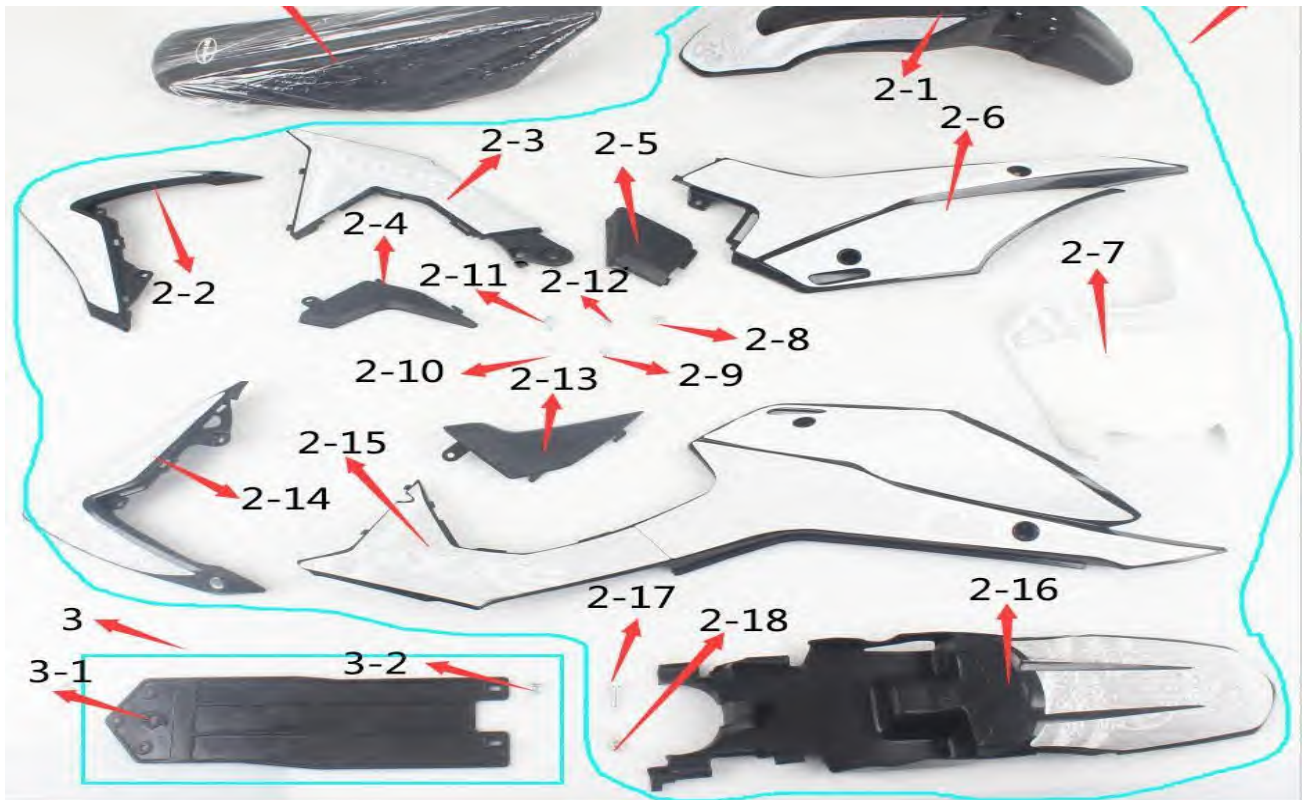

Parts No.	Description	Qty per Vehicle
PAD125-3-K-001	CRF110 seat assy	1
PAD125-3-K-002	Plastic kits assy	1
PAD125-3-K-002-01	CRF110 front fender	1
PAD125-3-K-002-02	CRF110 Front-left guard	1
PAD125-3-K-002-03	CRF110 Front-left-mid guard	1
PAD125-3-K-002-04	CRF110 Front-left-mid snap	1
PAD125-3-K-002-05	CRF110 Front-left-rear snap	1
PAD125-3-K-002-06	CRF110 Front-left-rear guard	1
PAD125-3-K-002-07	CRF110 Front number plate	1
PAD125-3-K-002-08	Hex flange nut M6	2
PAD125-3-K-002-09	T sleeve gasket	3
PAD125-3-K-002-10	Cross head tapping screws ST4.8*10	8
PAD125-3-K-002-11	Hexagon small head flange bolts M6X16	4
PAD125-3-K-002-12	Hexagon small head flange bolts M6X12	5
PAD125-3-K-002-13	CRF110 front right snap	1
PAD125-3-K-002-14	CRF110 front right guard	1
PAD125-3-K-002-15	CRF110 rear right guard	1
PAD125-3-K-002-16	CRF110 rear fender	1
PAD125-3-K-002-17	Hexagon small head flange bolts M6X25	3
PAD125-3-K-002-18	T sleeve gasket	3
PAD125-3-K-003	Mud guard assy	1
PAD125-3-K-003-01	Mud guard	1
PAD125-3-K-003-02	Hexagon socket large pan head bolt M6X12	2