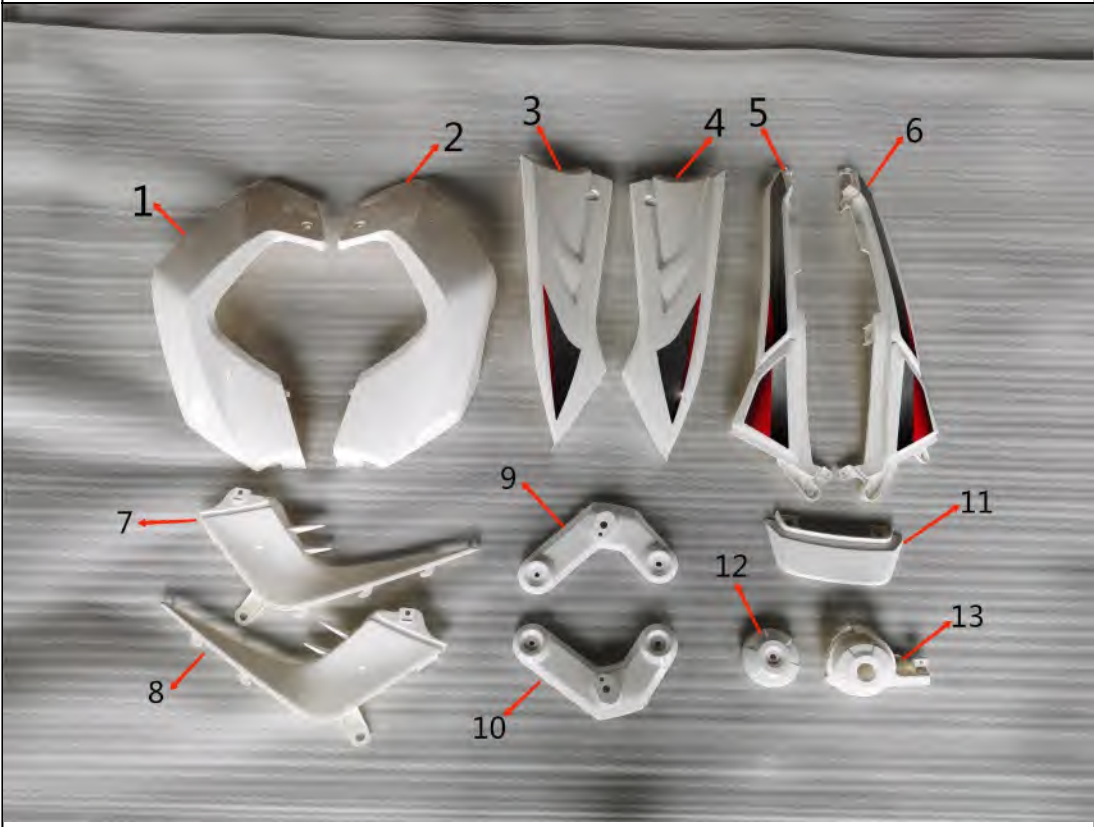

PMZ50-M5-M-006	Right side cover front connect plate	1
PMZ50-M5-M-007	Right side cover bottom connect plate	1
PMZ50-M5-M-008	Left side cover bottom connect plate	1
PMZ50-M5-M-009	Seat Lock's Box	1

PMZ50-M5-N-001	Side Cover(L)	1
PMZ50-M5-N-002	Side Cover(R)	1
PMZ50-M5-N-003	Decorating Panel of Battery Box(L)	1
PMZ50-M5-N-004	Decorating Panel of Battery Box(R)	1
PMZ50-M5-N-005	Left Taillight cover	1
PMZ50-M5-N-006	Right Taillight cover	1
PMZ50-M5-N-007	Left connect plate on Battery box	1
PMZ50-M5-N-008	Right connect plate on Battery box	1
PMZ50-M5-N-009	F. Right Turning light Bracket	1
PMZ50-M5-N-010	F. Left Turning light Bracket	1
PMZ50-M5-N-011	Taillight cover	1
PMZ50-M5-N-012	Seat Lock's cover (R)	1
PMZ50-M5-N-013	Seat Lock's cover (L)	1