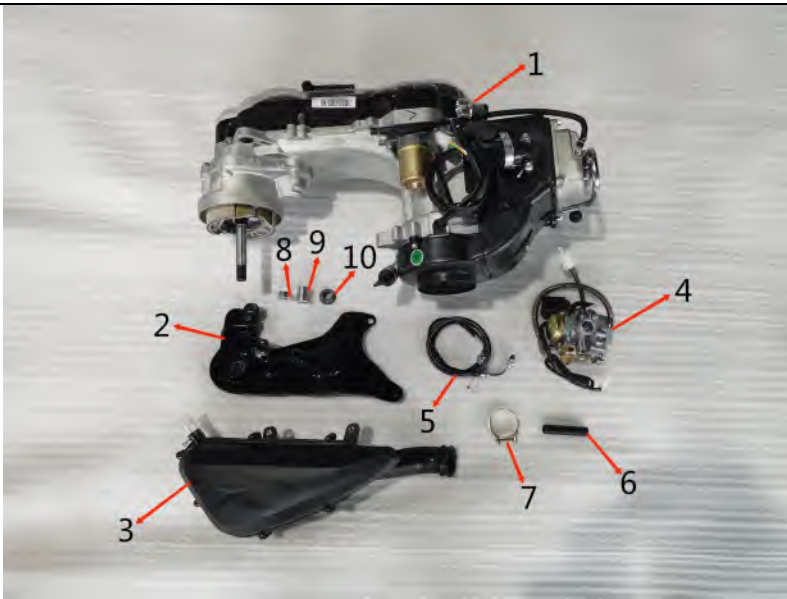

PMZ50-M5-G-001	Engine	1
PMZ50-M5-G-002	Engine Hanger	1
PMZ50-M5-G-003	Air Filter	2
PMZ50-M5-G-004	Carburetor	1
PMZ50-M5-G-005	Throttle cable	4
PMZ50-M5-G-006	Bushing	2
PMZ50-M5-G-007	Air filter clamp	1
PMZ50-M5-G-008	Outer bushing	1
PMZ50-M5-G-009	Inner bushing	1
PMZ50-M5-G-010	Nut	1