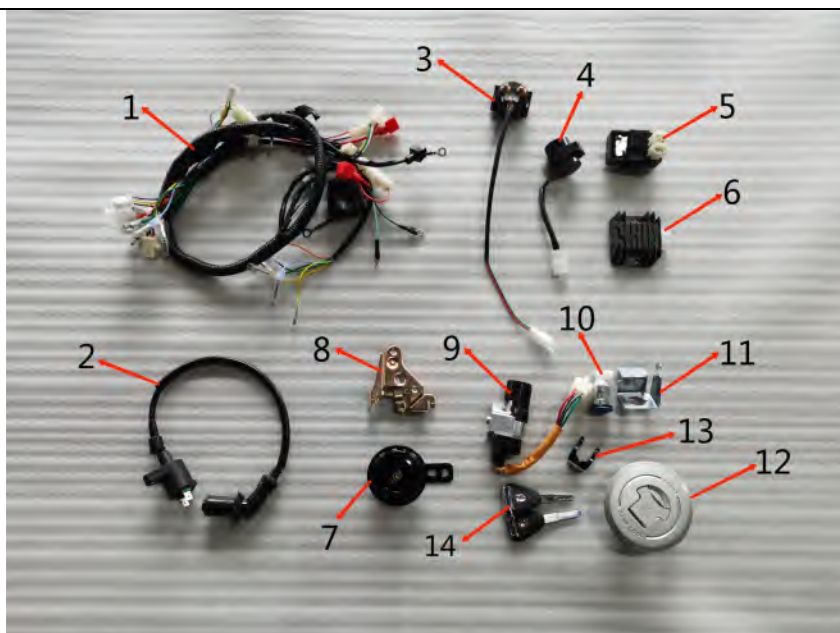

PMZ50-M5-H-005	Throttle grip	1
PMZ50-M5-H-006	Left control panel	1
PMZ50-M5-H-007	Right control panel	1
PMZ50-M5-H-008	Rear left turning light	1
PMZ50-M5-H-009	Rear right turning light	1
PMZ50-M5-H-010	Rear Reflector	1
PMZ50-M5-H-011	Rear license plate light	1
PMZ50-M5-H-012	Front left turning light	1
PMZ50-M5-H-013	Front right turning light	1

PMZ50-M5-I-001	Main wire	1
PMZ50-M5-I-002	Ignition coil	1
PMZ50-M5-I-003	Starter relay	1
PMZ50-M5-I-004	Relay assy,tunsignal	1
PMZ50-M5-I-005	CDI	1
PMZ50-M5-I-006	Regulator	1
PMZ50-M5-I-007	Horn	1
PMZ50-M5-I-008	Seat cushion lock	1
PMZ50-M5-I-009	Ignition switch lock	1
PMZ50-M5-I-010	Seat lock	1
PMZ50-M5-I-011	Seat Cushion Lock Cable Bracket	1
PMZ50-M5-I-012	Fuel Tank Cap	1
PMZ50-M5-I-013	Seat Cushion Lock Buckle	1
PMZ50-M5-I-014	Key	1