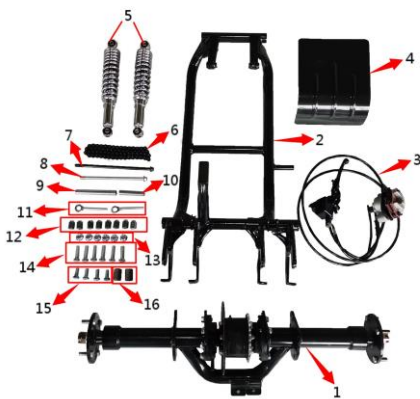

Part No.	Description	Qty per Vehicle
PST50-1Z-E-001	Lower part of the toolbox	1
PST50-1Z-E-002	Upper part of the toolbox	1
PST50-1Z-E-003	Foot pedal	1
PST50-1Z-E-004	Cover, Chassis No.	1
PST50-1Z-E-005	Hook up	1
PST50-1Z-E-006	Foot pedal cover	4

Part No.	Description	Qty per Vehicle
PST50-1Z-F-001	Seat	1
PST50-1Z-F-002	Luggage	1
PST50-1Z-F-003	Luggage cover	1

Part No.	Description	Qty per Vehicle
PST50-1Z-G-001	Rear mirror	2
PST50-1Z-G-002	Handlebar	1
PST50-1Z-G-003	Seat cushion pull	1
PST50-1Z-G-004	Mileage line	1
PST50-1Z-G-005	Throttle cable	1
PST50-1Z-G-006	Key set	1
PST50-1Z-G-007	Seat lock	1
PST50-1Z-G-008	Throttle holder	1
PST50-1Z-G-009	Left hand grip	1
PST50-1Z-G-010	Throttle grip	1

Part No.	Description	Qty per Vehicle
PST50-1Z-H-001	Engine	1
PST50-1Z-H-002	Connecting plate	1
PST50-1Z-H-003	Air filter	1
PST50-1Z-H-004	Carb	1
PST50-1Z-H-005	Muffler	1
PST50-1Z-H-006	Front sprocket	1
PST50-1Z-H-007	Sprocket holder	1
PST50-1Z-H-008	Connecting plate bushing	1
PST50-1Z-H-009	Air filter bracket long	1
PST50-1Z-H-010	Air filter bracket short	1
PST50-1Z-H-011	Muffler washer	1

Part No.	Description	Qty per Vehicle
PST50-1Z-J-001	Differtinal	1
PST50-1Z-J-002	Swing arm	1
PST50-1Z-J-003	Rear brake	1
PST50-1Z-J-004	Chain cover	1
PST50-1Z-J-005	Rear shock	2
PST50-1Z-J-006	Chain	1
PST50-1Z-J-007	Swing arm axle	1
PST50-1Z-J-008	Engine axle	1
PST50-1Z-J-009	Swing arm supporting tube	1
PST50-1Z-J-010	Engine supporting tube	1
PST50-1Z-J-011	Chain adjuster	2
PST50-1Z-J-012	Tire nut	8
PST50-1Z-J-013	Nut	6
PST50-1Z-J-014	Nut	6
PST50-1Z-J-015	Nut	4
PST50-1Z-J-016	Swing arm buffer bushing	2