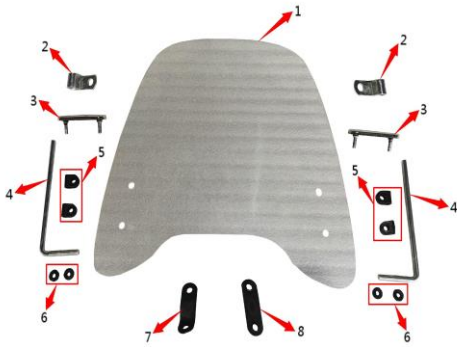

Part No.	Description	Qty per Vehicle
PST50-1Z-Q-001	Windshield	1
PST50-1Z-Q-002	Windshield attachment 1	2
PST50-1Z-Q-003	Windshield attachment 2	2
PST50-1Z-Q-004	Windshield attachment 3	2
PST50-1Z-Q-005	Windshield attachment 4	4
PST50-1Z-Q-006	Windshield attachment 5	4
PST50-1Z-Q-007	Windshield attachment 6	1
PST50-1Z-Q-008	Windshield attachment 7	1
PST50-1Z-Q-008	TRIKE ACCESSORY BOX