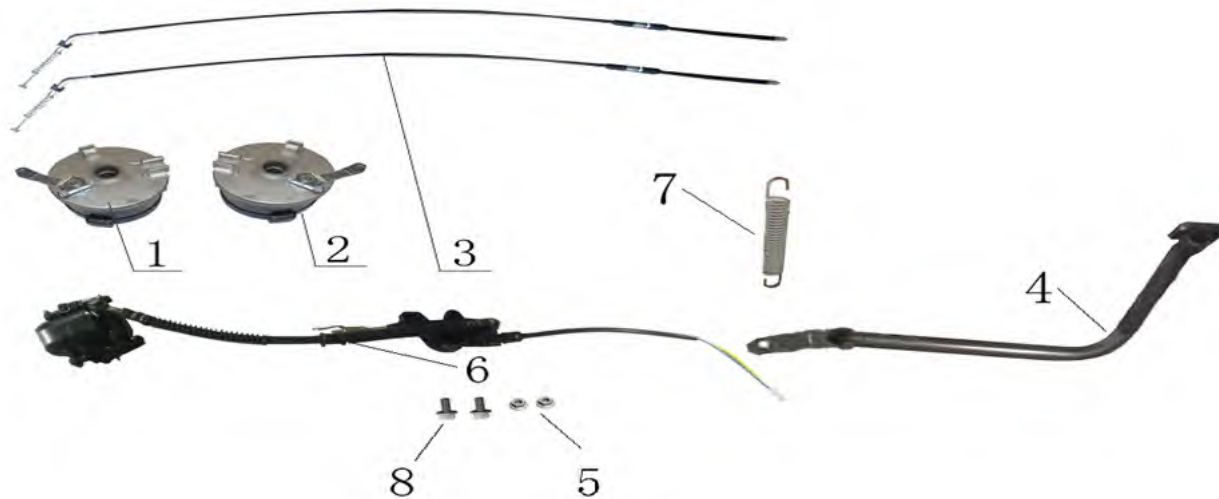

PAH125-8S-G-004	Hexagon flange bolts	2
PAH125-8S-G-005	HEX FLANGE LOCKING NUT	2
PAH125-8S-G-006	carburetor	1
PAH125-8S-G-007	nut	2
PAH125-8S-G-008	bolt	1
PAH125-8S-G-009	nut	1

8. Main part Hydraulic brake system

PART NUMBER	Description	Qty per Vehicel
PAH125-8S-H-001	left DRUM BRAKE	1
PAH125-8S-H-002	right DRUM BRAKE	1
PAH125-8S-H-003	BRAKE CABLE	2
PAH125-8S-H-004	foot brake fast	1
PAH125-8S-H-005	nut	2
PAH125-8S-H-006	rear brake set	1
PAH125-8S-H-007	spring	1
PAH125-8S-H-008	bolt	2