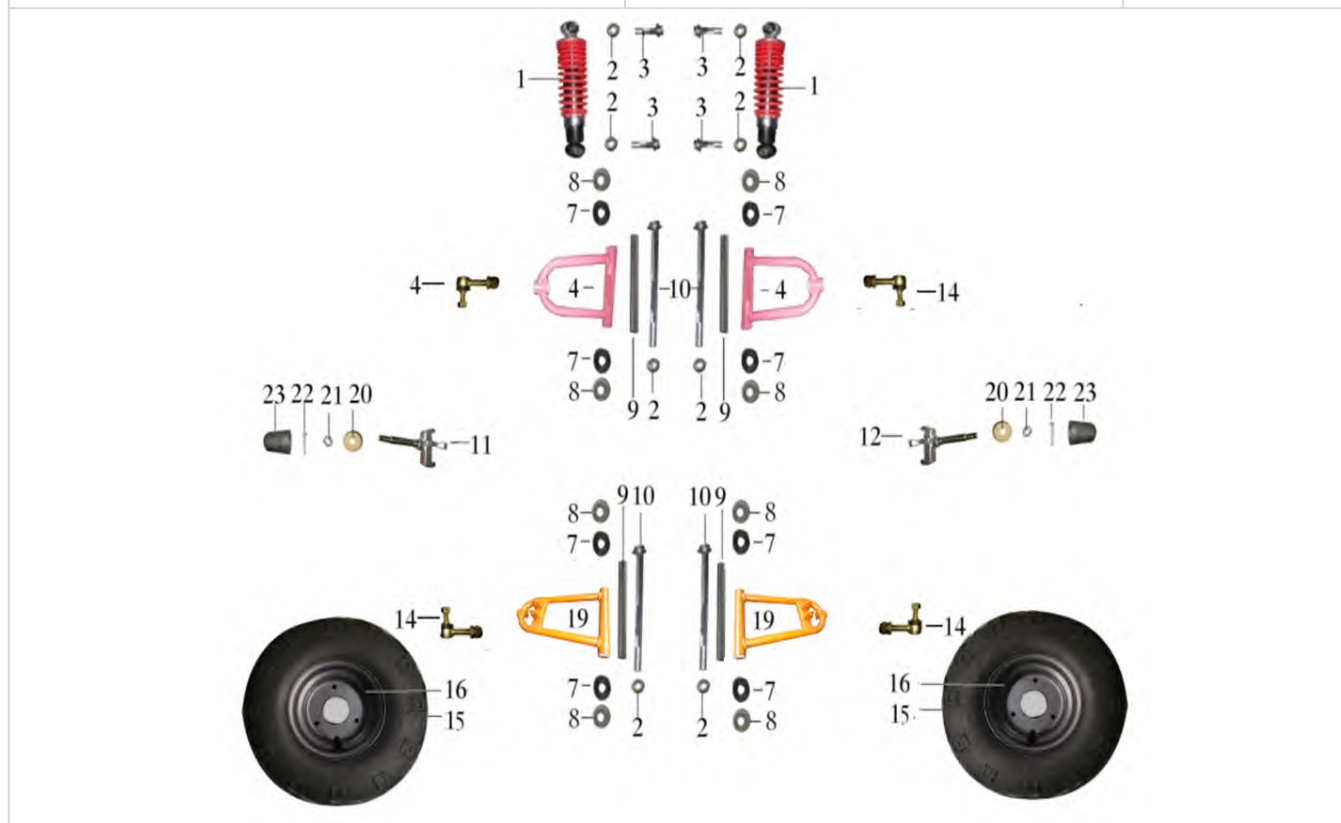

PAH125-8S-B-011	GASKET	2
	/	/
PAH125-8S-B-013	NUT	2
PAH125-8S-B-014	STEERING POST	1
PAH125-8S-B-015	tie rod	1
PAH125-8S-B-016	NUT	1
PAH125-8S-B-017	PROTECTION MASK	1
PAH125-8S-B-018		1
PAH125-8S-B-019	THROTTLE CABLE	1
PAH125-8S-B-020	gasket	1