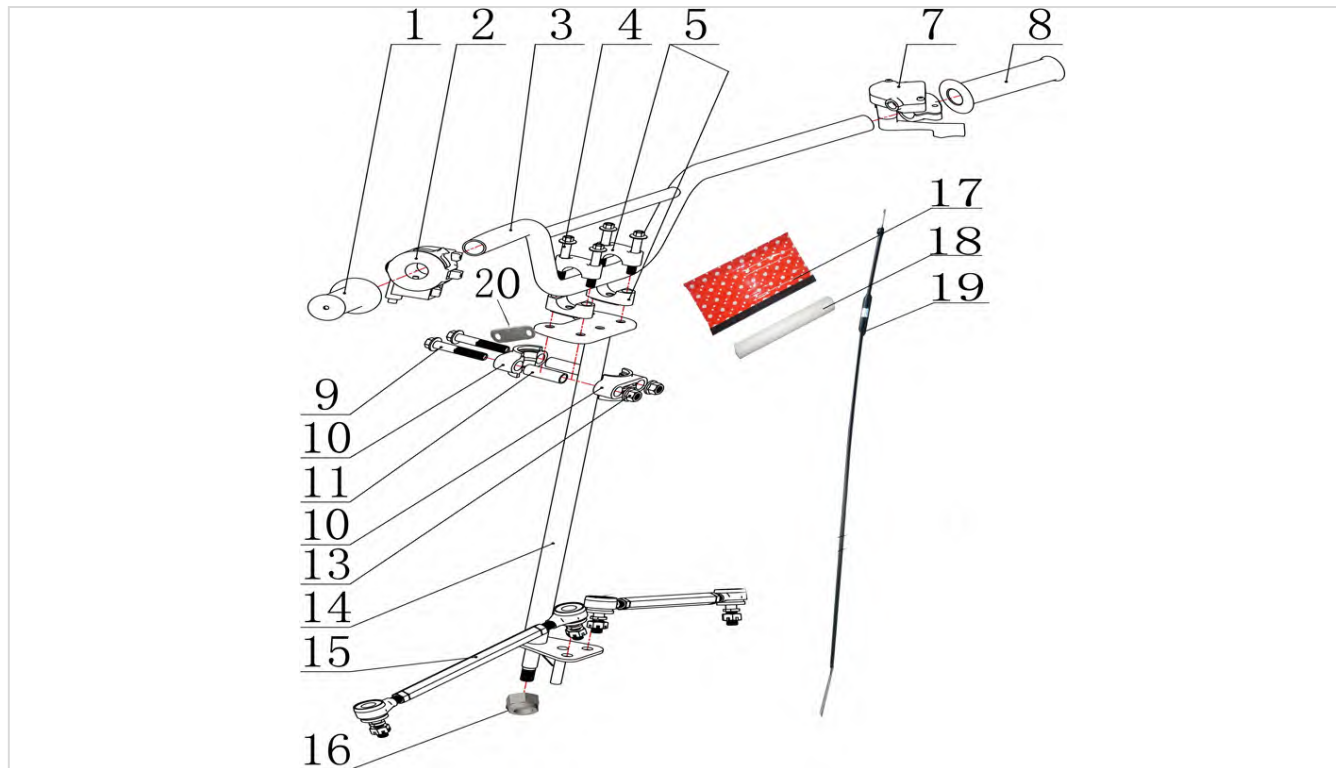

1. Main part Plastic cover

PART NUMBER	Description	Qty per Vehicel
PAH125-8S-A-001	MAIN PLASTIC BODY	1
PAH125-8S-A-002	FR.L.Plastic hemming	1
PAH125-8S-A-003	R.L.Plastic hemming	1
PAH125-8S-A-004	FR.R.Plastic hemming	1
PAH125-8S-A-005	R.R.Plastic hemming	1
PAH125-8S-A-006	DECORATIVE BOARD,FR.BUMPER	1
PAH125-8S-A-007	LIGHT COVER	1
PAH125-8S-A-008	FR.PANEL	1
PAH125-8S-A-009	L.FOOTREST	1
PAH125-8S-A-010	R.FOOTREST	1
PAH125-8S-A-011	FR.LIGHT	2

PAH125-8S-A-012	TAIL LIGHT	1
PAH125-8S-A-013	chain cover	1
PAH125-8S-A-014	SEAT	1
PAH125-8S-A-015	talk	1
PAH125-8S-A-016	GAS FILTER	1
PAH125-8S-A-017	OIL SWITCH	1
PAH125-8S-A-018	SMALL FUEL PIPE	1
PAH125-8S-A-019	BIG SPRINGINESS LATHE DOG	1
PAH125-8S-A-020	BIG FUEL PIPE	1
PAH125-8S-A-021	SMALL SPRINGINESS LATHE DOG	5
PAH125-8S-A-022	big hexagon socket flat head bolt	30
PAH125-8S-A-023	rubber washer	30
PAH125-8S-A-024	self locking nut	31
PAH125-8S-A-025	self tapping screw	8
PAH125-8S-A-026	Expansion screw	22
PAH125-8S-A-027	INDICATOR LIGHT R	1
PAH125-8S-A-028	INDICATOR LIGHT N	1

2. Main part steering system

PART NUMBER	Description	Qty per Vehicel
PAH125-8S-B-001	HANDLE BAR	1
PAH125-8S-B-002	FUNCTION SWITCH	1
PAH125-8S-B-003	STEERING BAR	1
PAH125-8S-B-004	Hexagon flange bolts	4
PAH125-8S-B-005	UPPER CLIP	1
	/	/
PAH125-8S-B-007	THROTTLE	1
PAH125-8S-B-008	HANDLE BAR	1
PAH125-8S-B-009	Hexagon flange bolts	2
PAH125-8S-B-010	STEERING CLIP (UPPER)	1