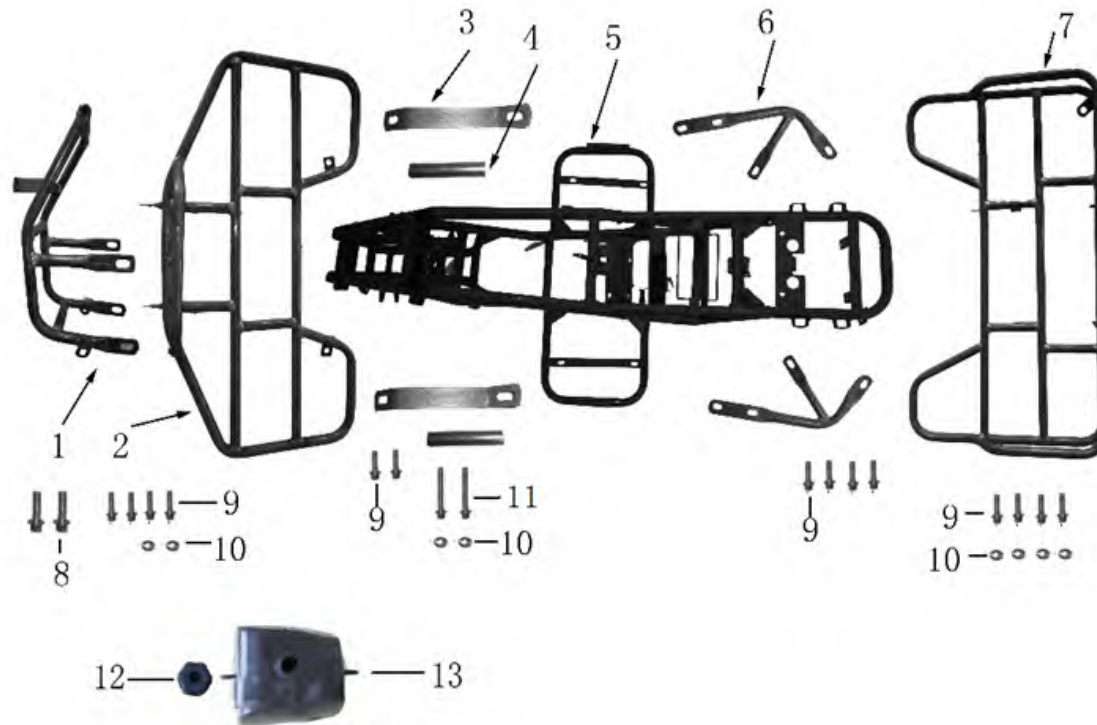

PAH125-8S-E-010	BATTERY	1
PAH125-8S-E-011	FLAME OUT SWITCH	1
PAH125-8S-E-012	reflector I	2
PAH125-8S-E-013	reflector II	2

6. Main part Frame

PART NUMBER	Description	Qty per Vehicel
PAH125-8S-F-001	FENDER GUARD	1
PAH125-8S-F-002	ahead rack	1
PAH125-8S-F-003	Connection piece	2
PAH125-8S-F-004	tube	2