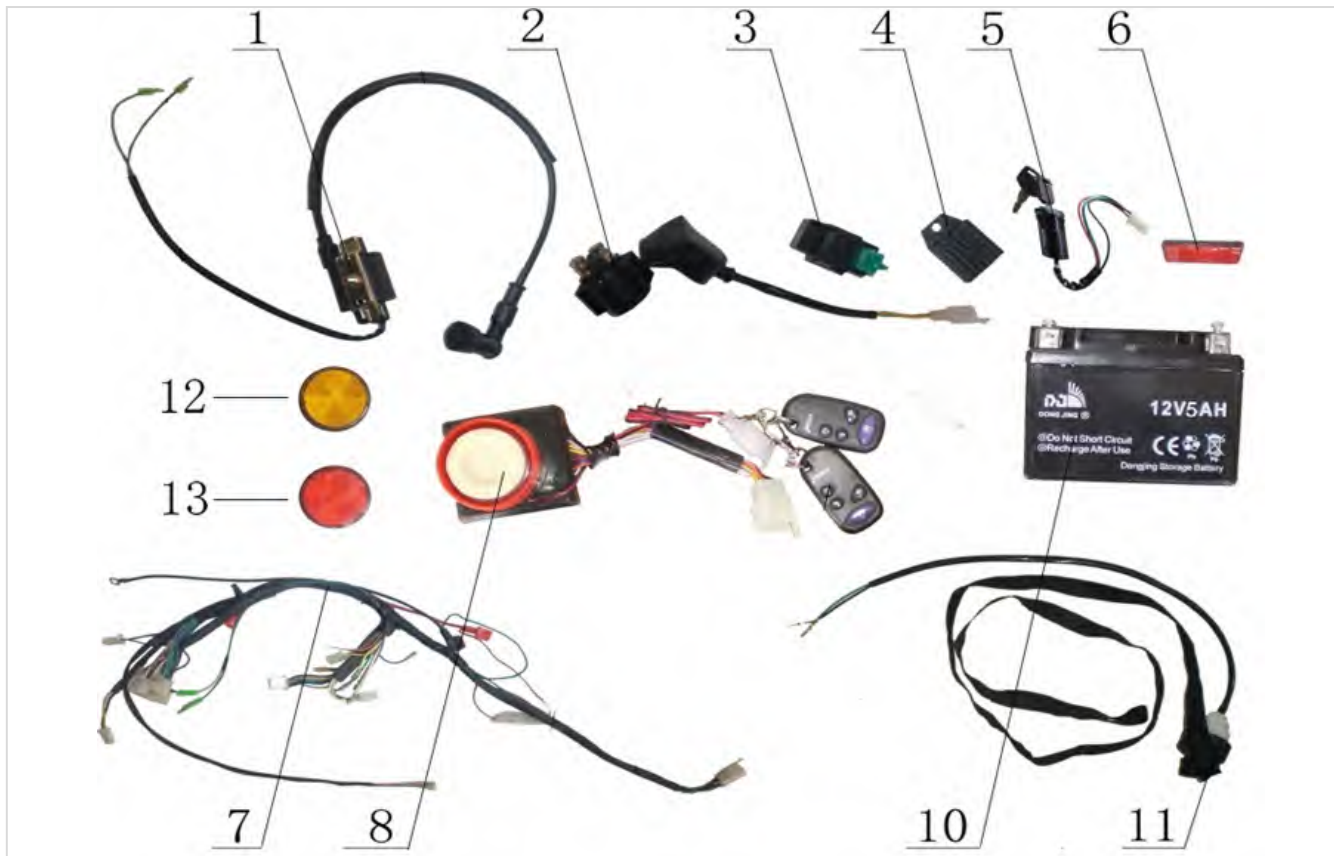

2. Main part steering system

PART NUMBER	Description	Qty per Vehicel
PAH125-8S-B-001	HANDLE BAR	1
PAH125-8S-B-002	FUNCTION SWITCH	1
PAH125-8S-B-003	STEERING BAR	1
PAH125-8S-B-004	Hexagon flange bolts	4
PAH125-8S-B-005	UPPER CLIP	1
	/	/
PAH125-8S-B-007	THROTTLE	1
PAH125-8S-B-008	HANDLE BAR	1
PAH125-8S-B-009	Hexagon flange bolts	2
PAH125-8S-B-010	STEERING CLIP (UPPER)	1

3. Main part front suspension system

PART NUMBER	Description	Qty per Vehicel
PAH125-8S-C-001	FRONT SHOCK	2
PAH125-8S-C-002	HEX FLANGE LOCKING NUT	12
PAH125-8S-C-003	Hexagon flange bolts	4
PAH125-8S-C-004	UPPER SWING ARM	2
PAH125-8S-C-005	Hexagon flange bolts	4
PAH125-8S-C-006	short GASKET	4
PAH125-8S-C-007	small WASHER	8
PAH125-8S-C-008	small COVER	8
PAH125-8S-C-009	long GASKET	4
PAH125-8S-C-010	Hexagon flange bolts	4
PAH125-8S-C-011	LEFT ELEVATION AXIS	1
PAH125-8S-C-012	RIGHT ELEVATION AXIS	1
PAH125-8S-C-014	tie rod end	4
PAH125-8S-C-015	front tlre	2
PAH125-8S-C-016	front rim	2
PAH125-8S-C-018	HEX FLANGE LOCKING NUT	2
PAH125-8S-C-019	LOWER SWING ARM	2
PAH125-8S-C-020	Big COVER	2
PAH125-8S-C-021	Slotted nut	2
PAH125-8S-C-022	Cotter pin	2
PAH125-8S-C-023	Dust cap	2

4. Main part Rear suspension system

PART NUMBER	Description	Qty per Vehicel
PAH125-8S-D-001	REAR SHOCK	1
PAH125-8S-D-002	HEX FLANGE LOCKING NUT	6
PAH125-8S-D-003	Hexagon flange bolts	2
PAH125-8S-D-004	CHAIN COVER	2

5. Main part Electrical parts

PART NUMBER	Description	Qty per Vehicel
PAH125-8S-E-001	IGNITION COIL	1
PAH125-8S-E-002	RELAY	1
PAH125-8S-E-003	C.D.I	1
PAH125-8S-E-004	RECTIFIER	1
PAH125-8S-E-005	ELECTRIC LOCK	1
PAH125-8S-E-006	REPLAY TRANSMITTER	1
PAH125-8S-E-007	CABLE	1
PAH125-8S-E-008	ALARM	1