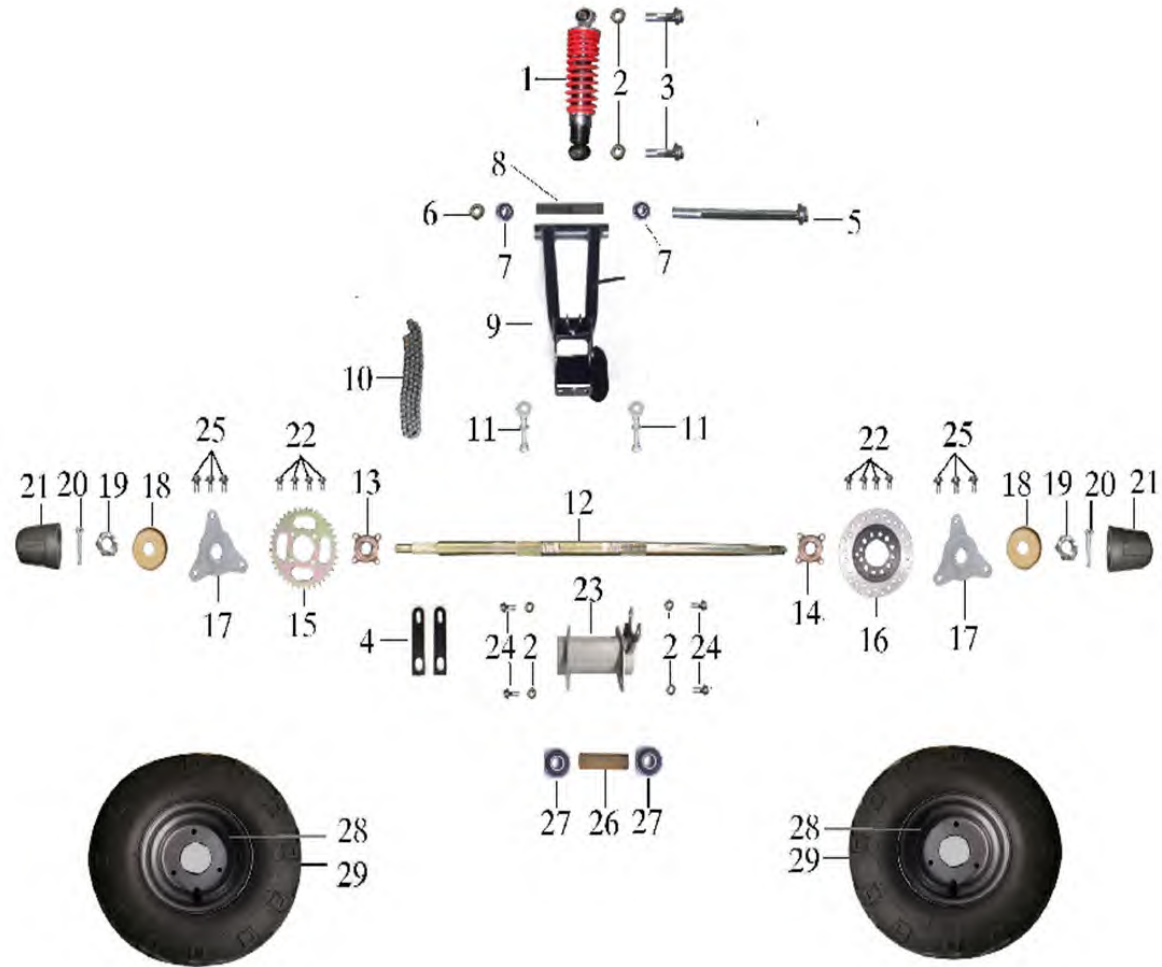

PAH125-8S-A-012	TAIL LIGHT	1
PAH125-8S-A-013	chain cover	1
PAH125-8S-A-014	SEAT	1
PAH125-8S-A-015	talk	1
PAH125-8S-A-016	GAS FILTER	1
PAH125-8S-A-017	OIL SWITCH	1
PAH125-8S-A-018	SMALL FUEL PIPE	1
PAH125-8S-A-019	BIG SPRINGINESS LATHE DOG	1
PAH125-8S-A-020	BIG FUEL PIPE	1
PAH125-8S-A-021	SMALL SPRINGINESS LATHE DOG	5
PAH125-8S-A-022	big hexagon socket flat head bolt	30
PAH125-8S-A-023	rubber washer	30
PAH125-8S-A-024	self locking nut	31
PAH125-8S-A-025	self tapping screw	8
PAH125-8S-A-026	Expansion screw	22
PAH125-8S-A-027	INDICATOR LIGHT R	1
PAH125-8S-A-028	INDICATOR LIGHT N	1

2. Main part steering system

PART NUMBER	Description	Qty per Vehicel
PAH125-8S-B-001	HANDLE BAR	1
PAH125-8S-B-002	FUNCTION SWITCH	1
PAH125-8S-B-003	STEERING BAR	1
PAH125-8S-B-004	Hexagon flange bolts	4
PAH125-8S-B-005	UPPER CLIP	1
	/	/
PAH125-8S-B-007	THROTTLE	1
PAH125-8S-B-008	HANDLE BAR	1
PAH125-8S-B-009	Hexagon flange bolts	2
PAH125-8S-B-010	STEERING CLIP (UPPER)	1

3. Main part front suspension system

PART NUMBER	Description	Qty per Vehicel
PAH125-8S-C-001	FRONT SHOCK	2
PAH125-8S-C-002	HEX FLANGE LOCKING NUT	12
PAH125-8S-C-003	Hexagon flange bolts	4
PAH125-8S-C-004	UPPER SWING ARM	2
PAH125-8S-C-005	Hexagon flange bolts	4
PAH125-8S-C-006	short GASKET	4
PAH125-8S-C-007	small WASHER	8
PAH125-8S-C-008	small COVER	8
PAH125-8S-C-009	long GASKET	4
PAH125-8S-C-010	Hexagon flange bolts	4
PAH125-8S-C-011	LEFT ELEVATION AXIS	1
PAH125-8S-C-012	RIGHT ELEVATION AXIS	1
PAH125-8S-C-014	tie rod end	4
PAH125-8S-C-015	front tlre	2
PAH125-8S-C-016	front rim	2
PAH125-8S-C-018	HEX FLANGE LOCKING NUT	2
PAH125-8S-C-019	LOWER SWING ARM	2
PAH125-8S-C-020	Big COVER	2
PAH125-8S-C-021	Slotted nut	2
PAH125-8S-C-022	Cotter pin	2
PAH125-8S-C-023	Dust cap	2

4. Main part Rear suspension system

PART NUMBER	Description	Qty per Vehicel
PAH125-8S-D-001	REAR SHOCK	1
PAH125-8S-D-002	HEX FLANGE LOCKING NUT	6
PAH125-8S-D-003	Hexagon flange bolts	2
PAH125-8S-D-004	CHAIN COVER	2