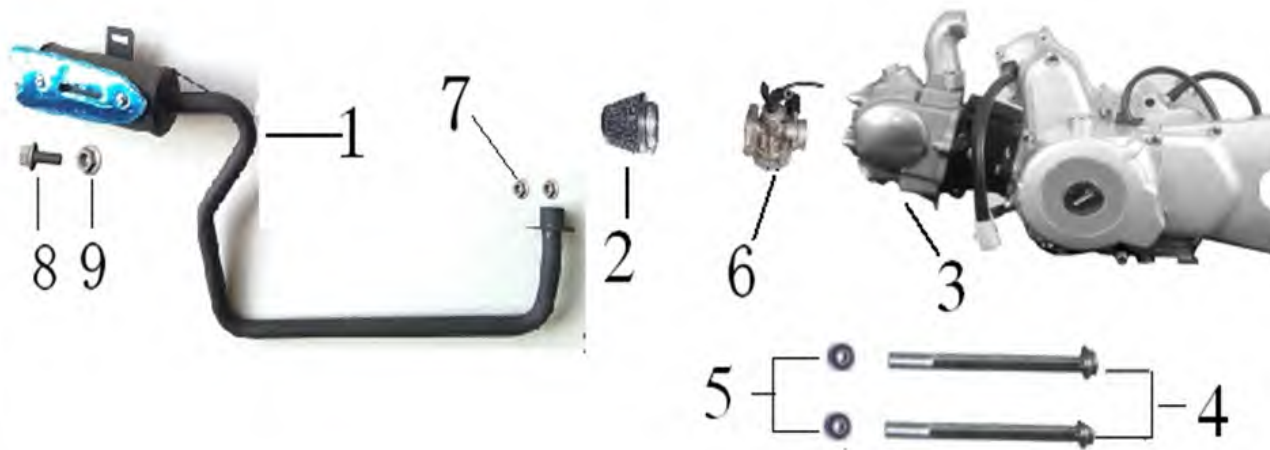

PAH125-8S-F-005	FRAME	1
PAH125-8S-F-006	Fixed frame	2
PAH125-8S-F-007	rear rack	1
PAH125-8S-F-008	flange bolts	2
PAH125-8S-F-009	NUT	8
PAH125-8S-F-010	flange bolts	14
PAH125-8S-F-011	flange bolts	2
PAH125-8S-F-012	fuel tank cap	1
PAH125-8S-F-013	fuel tank	1

7. Main part Main part Induction system

PART NUMBER	Description	Qty per Vehicel
PAH125-8S-G-001	EXHAUST PIPE	1
PAH125-8S-G-002	AIR FILTER	1
PAH125-8S-G-003	ENGINE	1