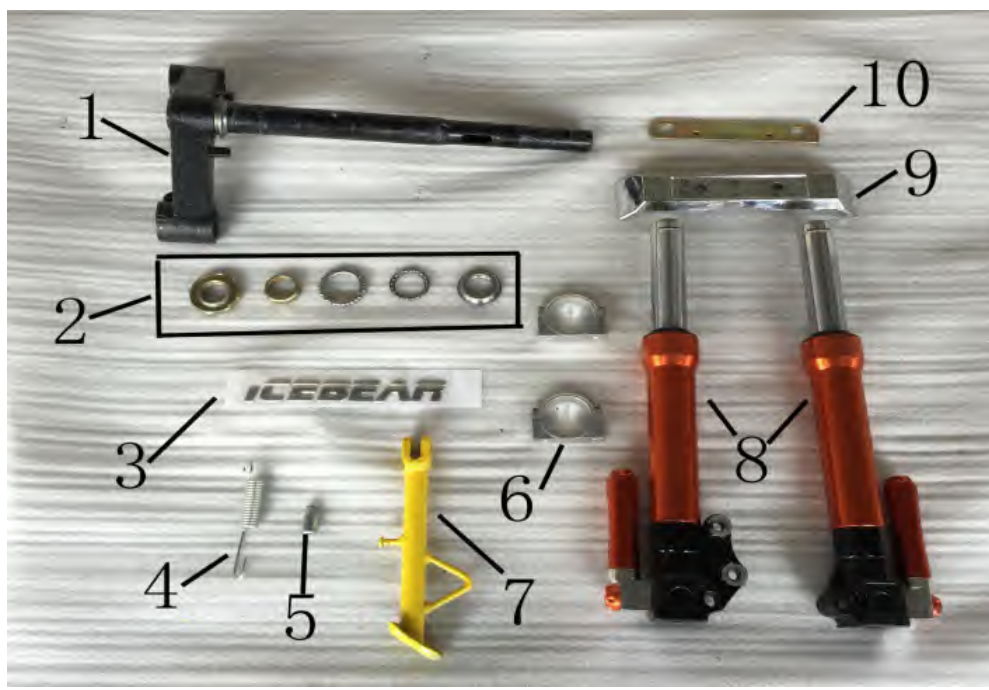

PMZ50-21-C-001	exhaust	1
PMZ50-21-C-002	muffler	1
PMZ50-21-C-003	clamp	1
PMZ50-21-C-004	rubber pad	1
PMZ50-21-C-005	MUFFLER MOUNT	1

PMZ50-21-D-001	bracket, headlight	1
PMZ50-21-D-002	bracket, headlight	1
PMZ50-21-D-003	HEADLIGHT SET	1
PMZ50-21-D-004	front turning light	1
PMZ50-21-D-005	rear turning light	2
PMZ50-21-D-006	rear light	1
PMZ50-21-D-007	front shield install frame	1

PMZ50-21-E-001	engine	1
PMZ50-21-E-002	CARBURETOR	1
PMZ50-21-E-003	Rear Brake Shoe Set	1
PMZ50-21-E-004	Spring	1
PMZ50-21-E-005	ornament fan cover	1

PMZ50-21-F-001	rear tire	1
PMZ50-21-F-002	rear rim	1
PMZ50-21-F-003	rear hub with studs	1
PMZ50-21-F-004	rear tire nut	4
PMZ50-21-F-005	REAR HUB (threaded for lug studs)	