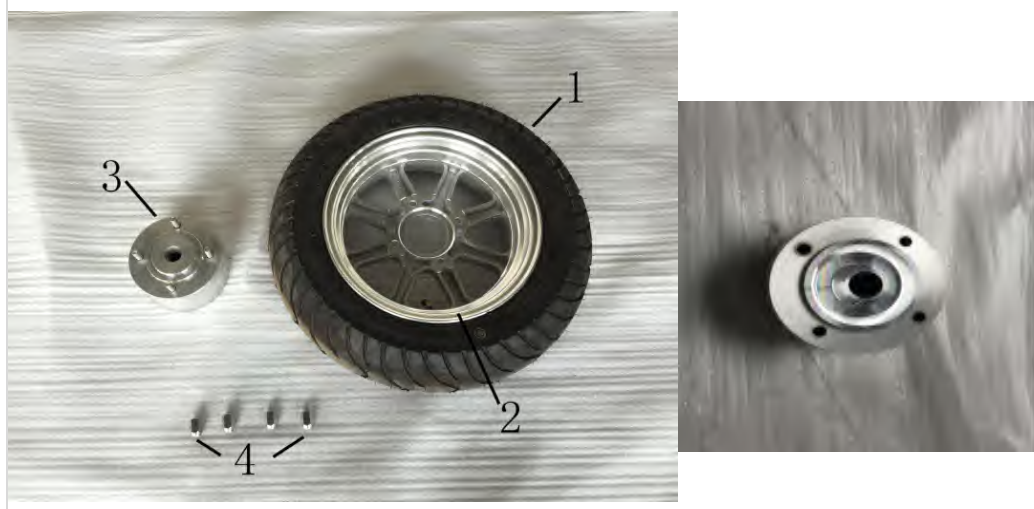

PMZ50-21-F-001	rear tire	1
PMZ50-21-F-002	rear rim	1
PMZ50-21-F-003	rear hub with studs	1
PMZ50-21-F-004	rear tire nut	4
PMZ50-21-F-005	REAR HUB (threaded for lug studs)