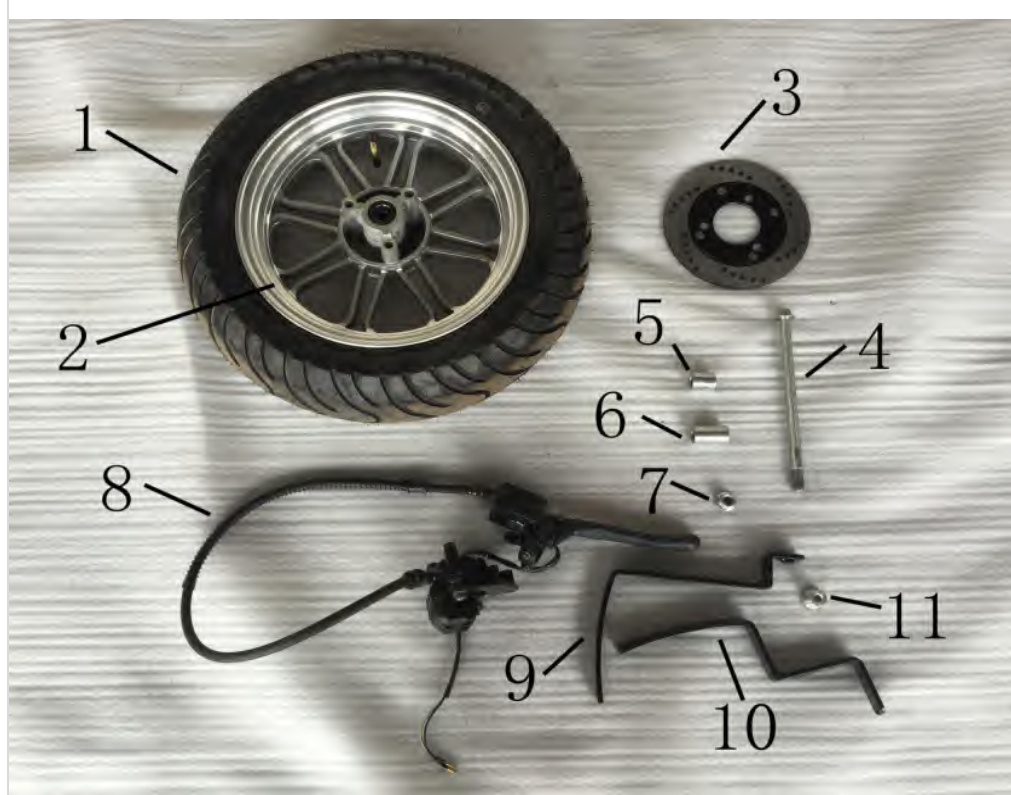

PMZ50-21-N-001	front tire	1
PMZ50-21-N-002	front rim	1
PMZ50-21-N-003	front brake disc	1
PMZ50-21-N-004	front axle	1
PMZ50-21-N-005	left front axle spacer	1
PMZ50-21-N-006	right front axle spacer	1
PMZ50-21-N-007	axle nut	1
PMZ50-21-N-008	front brake	1
PMZ50-21-N-009	rear fender bracket1	1
PMZ50-21-N-010	rear fender bracket2	1
PMZ50-21-N-011	bushing	1