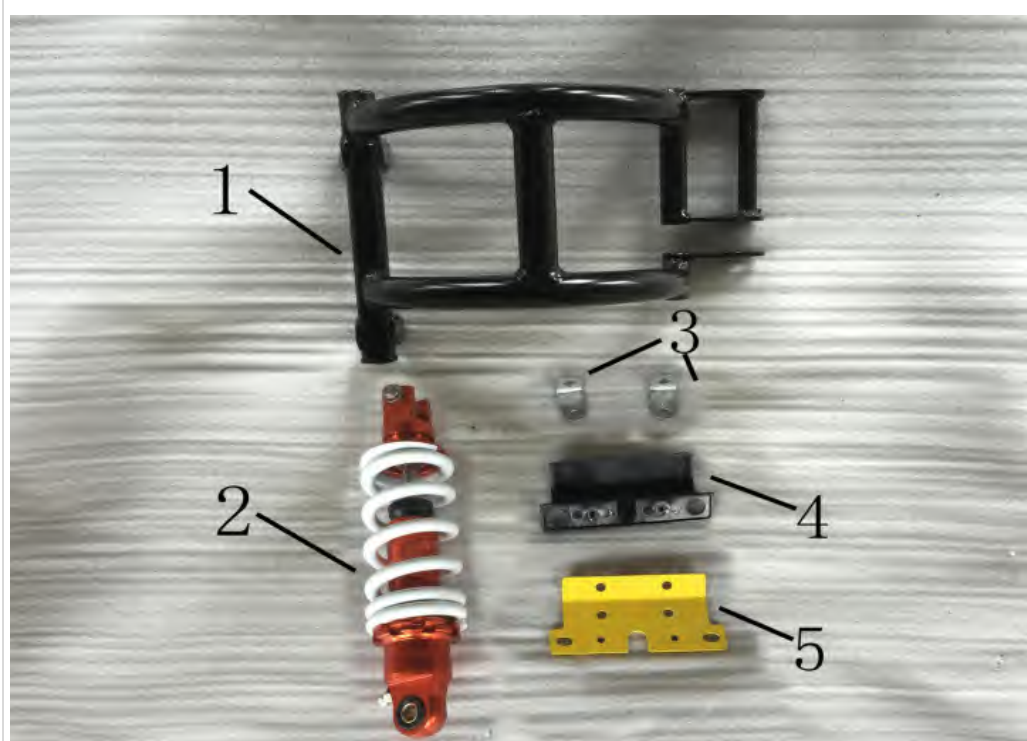

PMZ50-21-L-005	oil seal	1
PMZ50-21-L-006	fixed ring	1
PMZ50-21-L-007	GAS SENSOR	1

PMZ50-21-M-001	swing arm	1
PMZ50-21-M-002	rear shock	1
PMZ50-21-M-003	turn light bracket	1
PMZ50-21-M-004	rear turning bracket cover	1
PMZ50-21-M-005	rear light bracket	1